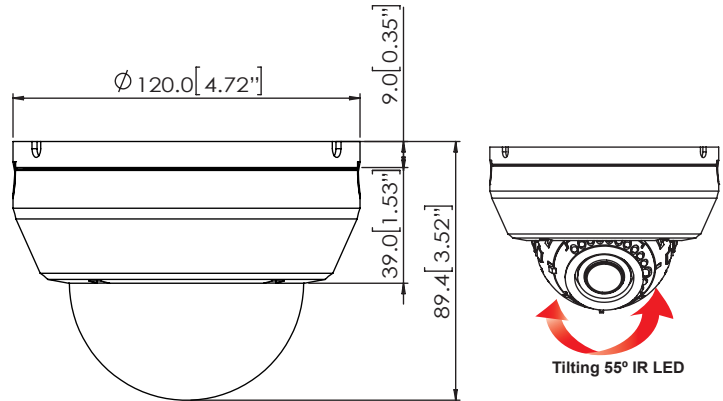

Dimensions (unit : mm)

Summary

The HD321M4TIR is a 2.1 megapixel indoor dome camera with HD-SDI 1080P output. SDI technology serializes the video signal and transmits it uncompressed, eliminating distance and deformation issues that may affect the camera's image quality, making the image quality a true High Definition. The camera outputs the clearest high definition images with features like 3D Digital Noise Reduction and Wide Dynamic Range. DW's HD-SDI cameras allow you to enhance your security system to full HD 1080P resolution while still using existing coax installation. DW's HD-SDI line offers a reliable high quality yet affordable camera in just a few minutes.

Features

- 1/2.8" CMOS Sensor
- Highest Resolution 2.1 Megapixels (HD-SDI)
- 4.0mm Fixed Lens
- 50ft Range IR with Intelligent Camera Sync
- TDN (True Day and Night/IR Cut Filter)
- WDR (Wide Dynamic Range)
- 3D-DNR (3D Digital Noise Reduction)

Specifications

VIDEO	
Image Sensor	1/2.8" CMOS Sensor
Total Pixels	2000 (H) x 1241 (V)
Synchronization	Internal
Resolution	2.1 Megapixels (1920 x 1080) at 30fps
Minimum Illumination	0.0 Lux (IR On)
S/N Ratio	50dB (AGC off)
Video Output	HD-SDI
LENS	
Focal Length	4.0mm
Lens Type	Fixed Lens
IR Distance	50ft Range IR
ENVIRONMENTAL	
Operating Temperature	-10°C ~ 50°C (14°F ~ 122°F)
Operating Humidity	Less than 90% (Non-Condensing)
ELECTRICAL	
Power Requirement	DC12V
Power Consumption	LED Off: 2.0W, 166.7mA / LED ON: 2.7W, 225mA
MECHANICAL	
Housing Material	Plastic
Dimensions	120 x 89.4 mm (4.72 X 3.52 in)
Weight	0.5 lbs