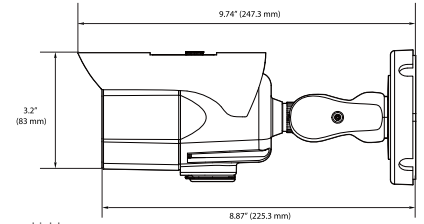

-40°TM
Cold Start

Dimensions

unit : Inch (mm)

* Dimensions based on the position of the sun shield cover

Specifications

IMAGE	
Image Sensor	1/3" 4MP CMOS
Total Pixels	2688(H) x 1520(V)
Minimum Scene Illumination	F1.4 (30IRE): 0.2 Lux [Color] F1.4 (30IRE): 0.0 Lux [B&W]
Video Output	Local Video Output CVBS 1.0V p-p (75Ω), 4:3 aspect ratio
LENS	
Focal Length	2.8-12mm, F1.4
Lens Type	P-Iris Auto Focus
Field of View (FoV)	87° ~ 32°
IR Distance	120ft Range
Optical Zoom	x4.2
I/O	
Audio In/ Out	1/1
Audio Compression	G.711
Alarm In/Out	1/1
OPERATIONAL	
Shutter Mode	Auto, Manual, Anti-Flicker
Shutter Speed	1/15~1/32000
Auto Gain Control	Auto
Day and Night	Auto, Day (Color), Night (B/W)
Smart DNR™ 3D Digital Noise Reduction	0~11
Wide Dynamic Range (WDR)	Off, WDR2x, WDR3X
Privacy Zone	4 Programmable Privacy Masks
Alarm Notifications	Notifications Via E-mail, FTP Server or SD Card Recording
NETWORK	
LAN	802.3 Compliance 10/100 LAN
Video Compression Type	H.264, MJPEG
Resolution	2560 x 1440 at 30fps 800 x 600 at 30fps 480p at 30fps
Frame Rate	Up to 30fps at All Resolutions
Streaming Capability	Dual-Stream at Different Rates and Resolutions
IP	IPv4
Protocol	ONVIF, TCP/IP, UDP, RTP(UDP/TCP), RTSP, NTP, HTTP, HTTPS, SSL, DNS, DDNS, DHCP, FTP, SMTP, ICMP, SNMPv1/v2c/v3(MIB-2)
Security	Password authentication, Multi-level user configuration
Maximum User Access	5 Users
ONVIF Conformance	Yes
Web Viewer	OS: Windows®, Mac® OS, Linux® Browser: Internet Explorer®, Google Chrome®, Mozilla Firefox®, Safari®
Video Management Software	DW Spectrum™ IPVMS
Memory Slot	Micro SD / SDHC / SDXC. Card not Included
ENVIRONMENTAL	
Operating Temperature	-40°F ~ 122°F (-40°C ~ 50°C)
Operating Humidity	Less than 90% (Non-Condensing)
IP Rating	IP66 (Weather Resistant)
Other Certifications	CE, FCC, RoHS
ELECTRICAL	
Power Requirement	DC 12V, PoE (IEEE802.3af)
Power Consumption	AF Working MAX 12W LED On : 7.2W LED Off : 2.5W
MECHANICAL	
Material	Aluminum Housing
Dimensions	4.5" x 3.8" (247.8 x 83 mm) *Dimensions based on the position of the sun shield cover
Weight	3.96 lbs (1.8kg)