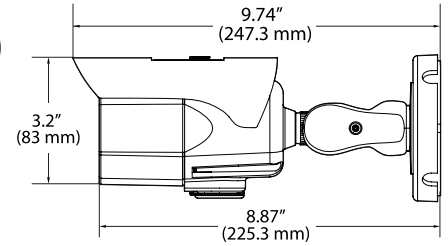

-40°TM
Cold Start

Dimensions

unit : Inch (mm)

* Dimensions based on the position of the sun shield cover

Specifications

IMAGE	
Image Sensor	1/1.8" 5MP CMOS sensor
Total Pixels	2592 (H) x 1944 (V)
Minimum Scene Illumination	F1.5 (30IRE): 0.14 Lux [Color] F1.5 (30IRE): 0.0 Lux [B&W]
Video Output	Local Video Output CVBS 1.0V p-p (75Ω), 4:3 aspect ratio
LENS	
Focal Length	3.6-10mm, F1.4
Lens Type	P-Iris Auto Focus
Field of View (FoV)	86° ~ 35°
IR Distance	120ft Range
Optical Zoom	x2.7 Optical Zoom
I/O	
Audio In/ Out	1/1
Audio Compression	G.711
Alarm In/Out	1/1
OPERATIONAL	
Shutter Mode	Auto, Manual, Anti-Flicker
Shutter Speed	1/30(25) ~ 1/60,000
Auto Gain Control	Auto
Day and Night	Auto, Day (Color), Night (B/W)
Smart DNR™ 3D Digital Noise Reduction	0-11
Digital Wide Dynamic Range (D-WDR)	On, Off
Alarm Notifications	Notifications Via SD Card Recording
NETWORK	
LAN	802.3 Compliance 10/100 LAN
Video Compression Type	H.265, H.264, MJPEG
Resolution	2592x1944 / 2592x1520 / 2048x1536 / 1080p / 720p / 1024x576 / 640x360 / D1 / 4CIF / VGA / CIF / QVGA / QCIF
Frame Rate	Up to 30fps at All Resolutions
Streaming Capability	Dual-Stream at Different Rates and Resolutions
IP	IPv4
Protocol	TCP, UDP, IP, HTTP, DHCP, DNS, ICMP, ARP, IPv4 / IPv6 DDNS, NTP, SNMP, Syslog, UPnP, Bonjour, ZeroConf RTP/RTSP, Onvif, Genetec Protocol
Security	Password authentication, Multi-level user configuration
Maximum User Access	5 Users
ONVIF Conformance	Yes
Web Viewer	OS: Windows®, Mac® OS, Linux® Browser: Internet Explorer®, Google Chrome®, Mozilla Firefox®, Safari®
Video Management Software	DW Spectrum™ IPVMS
Memory Slot	Micro SD / SDHC. Card not included
ENVIRONMENTAL	
Operating Temperature	-40°F ~ 122°F (-40°C ~ 50°C)
Operating Humidity	Less than 90% (Non-Condensing)
IP Rating	IP66 (Weather Resistant)
Other Certifications	CE, FCC, RoHS
ELECTRICAL	
Power Requirement	DC 12V, PoE (IEEE802.3af)
Power Consumption	LED On : 9.4W, 783mA LED Off : 5.1W, 425mA
MECHANICAL	
Material	Aluminum Housing, Polycarbonate Dome
Dimensions	4.5" x 3.8" (247.8 x 83 mm) *Dimensions based on the position of the sun shield cover
Weight	3.96 lbs (1.8kg)