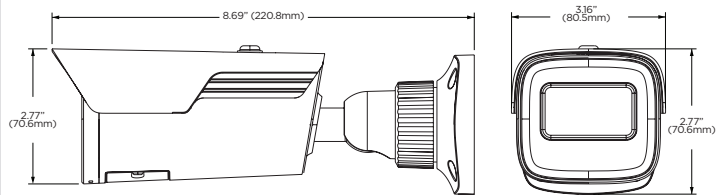

Mounting accessories (Optional)

DWC-MBTJUNC
Junction box

Dimensions

Unit: Inch (mm)

Specifications

MODELS	DWC-MB95Wi28T	DWC-MB95Wi36T
IMAGE		
Image sensor	5MP 1/2.7" CMOS	
Total pixels	2592 (H) x 1944 (V)	
Minimum scene illumination	0.02 lux (color)	
	0.0 lux (B/W)	
S/N ratio	50dB	
LENS		
Focal length	2.8mm, F1.6	3.6mm, F1.6
Lens type	Fixed lens	
Field of view (FoV)	98.5°	81.4°
IR distance	164ft range	
I/O		
Audio in / out	1 audio input	
Audio compression	G.711A / U	
OPERATIONAL		
Shutter mode	Auto, manual	
Shutter speed	1/30s - 1/1000000s	
Auto gain control	Auto	
Day / night	Auto, day (color), night (B/W), schedule	
Smart DNR™ 3D digital noise reduction	3D DNR	
Wide dynamic range (WDR)	True WDR low, middle, high	
Wide dynamic range (WDR) dB	120dB	
Privacy zone	4 programmable privacy masks	
Camera analytics	Line crossing, perimeter intrusion, video tampering detection (scene change, video blur, abnormal color detection), object classification (differentiate humans from objects)	
Backlight compensation (BLC)	Yes	
De-Fog	Yes	
Mirror and flip	Yes	
Alarm notifications	Notifications via email or FTP server	
Memory slot	Micro SD/SDHC/SDXC card up to 256GB (not included)	
NETWORK		
LAN	802.3 compliance 10/100 LAN	
Video compression type	H.265, H.264, MJPEG	
Resolution	5MP, 4MP, 2K, 3MP, 2MP/1080P, 720P (60Hz; 1 - 30fps; 50Hz; 1-25fps) HFR mode: 1080P / 720P (60Hz; 1 - 60fps; 50Hz; 1-50fps)	
Frame rate	Up to 30fps at all resolutions	
Video bitrate	64 Kbps - 8 Mbps	
Bitrate control	Multi-streaming CBR/VBR at H.264/ H.265 (controllable frame rate and bandwidth)	
Streaming capability	Dual-stream at different rates and resolutions	
IP	IPv4, IPv6	
Protocol	UDP, IPv4, IPv6, DHCP, NTP, RTSP, RTP, RTCP, ICMP, IGMP, PPPoE, DDNS, SMT, FTP, SNMP, HTTP, 802.1x, UPnP, HTTPs, QoS	
Security	IP filtering, MAC filtering, authentication (ID/PW), SSL/TSL	
ONVIF conformance	Yes	
Web viewer	OS: Windows® Browser: Internet Explorer	
Video management software	DW Spectrum® IPVMS	
ENVIRONMENTAL		
Operating temperature	-22°F - 140°F (-30°C - 60°C)	
Operating humidity	95% RH (non-condensing)	
IP rating	IP67-rated	
IK rating	IK10 impact-resistant	
Other certifications	FCC, CE, ROHS, POE, ONVIF	
ELECTRICAL		
Power requirement	DC 12V, PoE IEEE 802.3af Class 3. (Adapter not included)	
Power consumption	9W	
MECHANICAL		
Material	Metal bullet housing	
Dimensions	8.69" x 3.16" x 2.77" (220.8 x 80.5 x 70.6 mm)	
Weight	1.52 lb (0.69 kg)	
Warranty	5 year warranty	