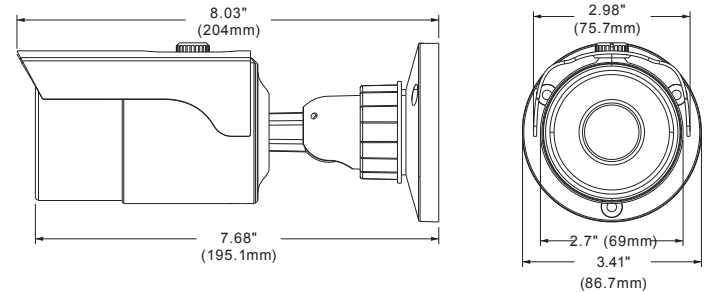

Dimensions

unit: Inch (mm)

Summary

This MEGApix® IP camera provides 4MP resolution at real-time 30fps with multiple analytics features that elevate the camera to the next level. Added intelligence includes line crossing, perimeter intrusion and video tampering detection. The IP66-rated outdoor bullet housing features a 100ft range IR, True WDR, and H.265 codec support. All MEGApix® cameras are ONVIF conformant, assuring their successful integration with any open platform solution on the market.