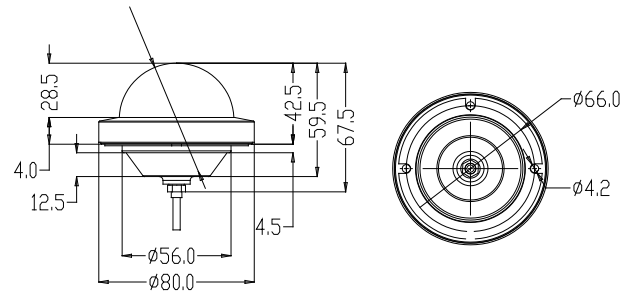

Dimensions (unit : mm)

Summary

MC352DIR Micro Dome Cameras are High Resolution cameras that offer innovative features in a sleek, attractive design. This compact camera utilizes the premier 1/3" SHARP CCD chip set, offering clear imaging. Our Star-Light technology powers the cameras to reproduce clear images even in very low light environments. This camera is NEMA rated IP66 with shock resistant aluminum housing and offers colorful accessories for the final decorative touch. This camera is perfect for any application where esthetics and low profile are vital.

Features

- 1/3" SHARP CCD
- 600 TV Lines (Color), 620 TV Lines (B/W)
- 3.6mm Fixed Iris Lens
- 20ft IR Range with Intelligent Camera Sync
- Low Power Consumption (Max 0.7W)
- Enhanced Sensitivity 0.4 Lux F1.2
- 3D Gimbal for Easy Control
- Wide Operating Voltage (8VDC~18VDC)
- IP66 Certified
- 5 Year Warranty

Specifications

VIDEO	
Image Sensor	1/3" SHARP CCD
Total Pixels	811 (H) x 508 (V), 411K Pixels
Effective Pixels	800 (H) x 492 (V)
Lens	3.6mm Fixed Iris Lens
Frequency	15.734KHz (H), 59.95Hz (V)
Video Output	VBS 1.0Vp-P (75 Load)
Horizontal Resolution	620 TV Lines [B&W], 600 TV Lines [Color]
Minimum Illumination	F1.2 (30IRE): 0.14 Lux [Color] F1.2 (30IRE): 0.03 Lux [B&W]
S/N Ratio	45dB
IR Distance	20ft with Intelligent IR Filter
ENVIRONMENTAL	
Operating Temperature	-10°C ~ 55°C (14°F ~ 131°F)
Operating Humidity	Less than 90% (Non-Condensing)
Storage Temperature	-20°C ~ 70°C (-4°F ~ 158°F)
ELECTRICAL	
Power Requirement	12VDC
Power Consumption	Max 2.0 Watt
MECHANICAL	
Housing Material	Aluminum
Dimensions	80 X 28mm (3.15x 2.31 in)
Weight	0.4 lbs

Accessories (Optional)