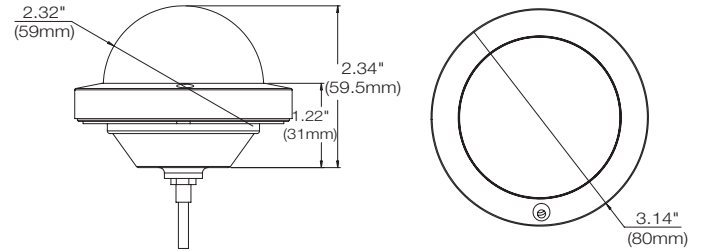

Dimensions

unit: Inch (mm)

Summary

Featuring Star-Light Plus™ color in darkness, 5MP Star-Light Plus™ Universal HD over Coax® cameras deliver crystal-clear images and support HD-Analog, HD-TVI and HD-CVI signals, and all legacy analog signal. The compact micro dome cameras are IP66 rated and can be controlled via the same coax cable using UTC. All DW® Universal HD over Coax® cameras are engineered to work with our VMAX® A1 Plus™ DVRs using your existing coax infrastructure for a cost effective, high resolution surveillance solution.

Features

- Universal HD over Coax® technology with HD-Analog, HD-TVI, HD-CVI and all legacy analog signal support
- Star-Light Plus™ color in darkness technology
- 1/2.8" image sensor
- 5MP at 20fps, 4MP at real-time 30fps
- 4.0mm fixed lens
- True wide dynamic range (WDR)
- OSD control via coaxial (UTC)
- 50' Smart IR™ with intelligent camera sync.
- Smart DNR™ 3D digital noise reduction
- True day/night mechanical IR cut filter
- De-Fog™ extreme weather image compensation
- Easy icon driven OSD menu with built-in joystick
- Programmable privacy zones
- Auto gain control (AGC)
- Backlight compensation (BLC)
- Auto white balance (AWB)
- IP66 environmental-rated dust-tight and water-resistant
- IK 10-rated impact-resistant
- 5 year warranty

Specifications

IMAGE	
Image sensor	5MP 1/2.8" CMOS
Active pixels	2608(H) x 1960(V)
Scanning system	Progressive scan
Frequency	60Hz / 50Hz
Signal technology	Universal HD over Coax® technology with HD-Analog, HD-TVI, HD-CVI to 5MP and all analog to 960H
Synchronization	Internal
Resolution	2592(H) x 1944(V)
Minimum scene illumination	0.16 lux (color) 0 lux (B&W)
Video output	HD-Analog and HD-TVI: 5MP/1944p @ 20fps and 12.5fps HD-Analog, HD-TVI and HD-CVI: 4MP/1440p @ 30fps HD-Analog, HD-TVI and HD-CVI: 2.1MP/1080p @ 30fps HD-Analog, HD-TVI and HD-CVI: 720p @ 30fps Analog CVBS: Up to 960H @ 30fps
LENS	
Focal length	4.0mm
Lens type	Fixed lens
Field of view (FoV)	82°
IR distance	50ft range
OPERATIONAL	
Shutter mode	Auto
Shutter speed	1/30-1/30,000
Backlight (BLC)	Yes
Star-Light (sense-up)	Off - x32
Wide Dynamic Range (WDR)	Double shutter WDR
Wide dynamic range (WDR) dB	120dB
Smart DNR™ 3D digital noise reduction	3D/2D DNR
White balance	Yes
Day / night	Auto, day (color), night (B/W)
Mirror / flip	Yes
Auto gain control	Max 72dB
Motion detection	Yes
Privacy zones	Yes
Sharpness	Yes
Gamma	0.45
De-fog	Yes
RS485 / UTP built-in	UTC
ENVIRONMENTAL	
Operating temperature	-4°F - 122°F (-20°C - 50°C)
Operating humidity	10-90% RH (non-condensing)
IP rating	IP66 environmental-rated dust-tight and water-resistant
IK rating	IK 10-rated impact-resistant
Other certifications	FCC, CE, ROHS
ELECTRICAL	
Power requirements	DC12V
Power consumption	DC12V(LED OFF): 1.98W (165mA) DC12V(LED ON): 2.62W (218mA)
MECHANICAL	
Material	Aluminum vandal housing, polycarbonate micro dome
Dimensions	3.14" x 2.34" (80 x 59.5mm)
Weight	0.56lbs (0.25kg)

Accessories (Optional)