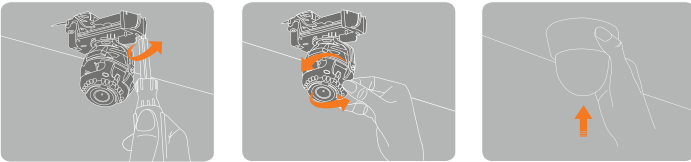

**1080P**  
2.1MP 1080p Resolution at 30fps

DWC-MD421D

**Snapit Easy Installation**

**1 Two Screw Installation**

**2 Adjustment**

**3 Snap It**

**Summary**

MEGApix® IP cameras provide real-time 2.1MP (1080p, 30fps) resolution. Advanced technologies include Electronic Day/Night, Smart DNR™ 3D Digital Noise Reduction and Wide Dynamic Range (WDR) to deliver the best images in any type of environment. Power over Ethernet (PoE) simplifies installation by connecting both power and network through a single cable. All MEGApix® cameras are ONVIF conformant, assuring their successful integration with any open platform solution on the market.

**Features**

- 2.1 Megapixel Image Sensor (1080p, 30fps)
- Wide Dynamic Range (WDR)
- Triple Codecs (H.264, MJPEG, MPEG4) with Simultaneous Dual-Stream
- 2.8~12mm Auto Focus P-Iris Lens
- Snapit™ Easy Installation Housing
- Smart DNR™ 3D Digital Noise Reduction
- Auto Gain Control (AGC)
- Backlight Compensation (BLC)
- Auto White Balance (AWB)
- Programmable Privacy Zones
- Motion Detection
- Micro SD/SDHC Class 10 Card Slot for Emergency Backup [card not included]
- Alarm Sensor Input
- Relay Output
- Web Server Built-in
- PoE and DC12V
- OnVIF Conformant, Profile S