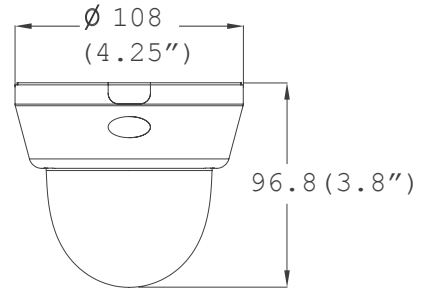

**Accessories (Optional)**

DWC-D1WM  
Wall Mount for D1 & D4 Housing

**Dimensions (unit : mm [inch])**

**5 YEAR WARRANTY**

**Specifications**

IMAGE	
Image Sensor	1/2.8" CMOS Sensor
Total Pixels	2016 (H) X 1108 (V)
Minimum Scene Illumination	F1.6 (30IRE): 0.5 Lux [Color]
	F1.6 (30IRE): 0.01 Lux [B&W]
LENS	
Focal Length	2.8-12mm
Lens Type	Auto Focus P-Iris
Digital Zoom / Optical Zoom	8X / 4.5X
OPERATIONAL	
Shutter Mode	Auto, Manual
Digital Slow Shutter	Off, 2X, 3X, 4X
Shutter Speed	1/30, 1/60, 1/120
Auto Gain Control	0~20
Back Light Compensation	Off, On
Day and Night	Auto, Day (Color), Night (B/W)
Mirror & Flip	Off, On
Smart DNR™ 3D Digital Noise Reduction	Off, Low, Middle, High
Privacy Zone	30 Programmable Privacy Masks
Alarm Notifications	Notifications Via E-mail
NETWORK	
LAN	802.3 Compliance 10/100 LAN
Video Compression Type	H.264, MPEG4, MJPEG
Resolution	1920X1080 (16:9) ~ 320X240 (4:3)
Frame Rate	Up to 30fps at All Resolutions
Streaming Capability	Dual-Stream at Different Rates and Resolutions
IP	IPv4, IPv6
Protocol	TCP/IP, HTTP, DHCP, PPPoE, ICMP, ARP, RARP, RTSP, NTP, UDP, Multicast
Maximum User Access	20 Users
ONVIF Conformance	Yes
Web Viewer	OS: Windows XP / Vista / 7, MAC OS
	Browser: Internet Explorer, Chrome, Firefox, Safari
Video Management Software	DW Spectrum™ IPVMS
Memory Slot	Micro SDHC Card (4GB-32GB) Recording on Network Loss, Card Not Included*
ENVIRONMENTAL	
Operating Temperature/ Humidity	-10°C ~ 55°C (14°F ~ 131°F)
Operating Humidity	Less than 90% (Non-Condensing)
Storage Temperature	-20°C ~ 70°C (-4°F ~ 158°F)
Other Certifications	CE, FCC, RoHS
ELECTRICAL	
Power Requirement	DC 12V, PoE (IEEE802.3af Class 3)
Power Consumption	7.2W, 600mA
MECHANICAL	
Material	Plastic
Dimensions	108 X 96.8 mm (4.25 X 3.8 in)
Weight	0.507 lbs