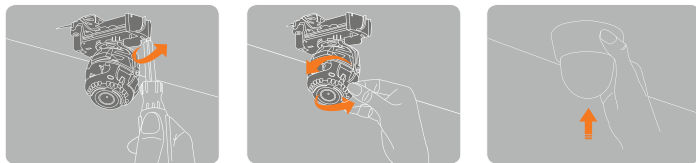

Snapit™

Snapit Easy Installation

- 1** Two Screw Installation
- 2** Adjustment
- 3** Snap It

Summary

MEGApix® IP cameras provide 4 megapixel resolution at up to real-time 30fps. The Snapit™ housing is easy to install and features CleanView™ dome treatment. All MEGApix® cameras are ONVIF conformant, assuring their successful integration with any open platform solution on the market.

Features

- Wide Dynamic Range (WDR)
- 2.8~12mm Remote Auto Focus P-Iris Lens
- 4 Megapixel Image Sensor at 30fps
- Dual Codecs (H.264, MJPEG) with Simultaneous Streaming
- Snapit™ Easy Installation Housing
- Smart IR™ with Intelligent Camera Sync. 100ft Range
- Smart DNR™ 3D Digital Noise Reduction
- True Day/Night with Mechanical IR Cut Filter
- Auto Gain Control (AGC)
- Auto White Balance (AWB)
- Programmable Privacy Zones
- Motion Detection
- Micro SD/SDHC Class 10 Card Slot for Event and Continuous Recording (Card Not Included)
- Alarm Sensor Input
- Relay Output
- Web Server Built-in
- Black Housing Models Available
- PoE and DC12V
- OnVIF Conformant, Profile S