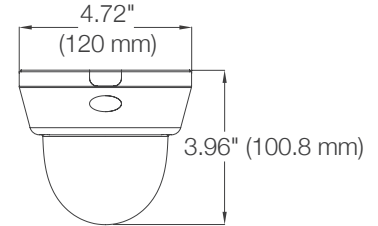

Accessories (Optional)

DWC-D1WM
Wall Mount for D1 & D4 Housing

Dimensions

unit : Inch (mm)

Specifications

IMAGE	
Image Sensor	1/3" 4MP CMOS
Total Pixels	2688(H) x 1520(V)
Minimum Scene Illumination	F1.4 (30IRE): 0.2 Lux [Color]
	F1.4 (30IRE): 0.0 Lux [B&W]
Video Output	Local Video Output CVBS 1.0V p-p (75Ω), 4:3 aspect ratio
LENS	
Focal Length	2.8-12mm, F1.4
Lens Type	P-Iris Auto Focus
Field of View (FoV)	87° ~ 32°
IR Distance	100ft Range
Optical Zoom	x4.2
I/O	
Audio In/ Out	1/1
Audio Compression	G.711
Alarm In/ Out	1/1
OPERATIONAL	
Shutter Mode	Auto, Manual, Anti-Flicker
Shutter Speed	1/15~1/32000
Auto Gain Control	Auto
Day and Night	Auto, Day (Color), Night (B/W)
Smart DNR™ 3D Digital Noise Reduction	0~11
Wide Dynamic Range (WDR)	Off, WDR2x, WDR3X
Privacy Zone	4 Programmable Privacy Masks
Alarm Notifications	Notifications Via E-mail, FTP Server, Alarm Output, and SD Card Recording
NETWORK	
LAN	802.3 Compliance 10/100 LAN
Video Compression Type	H.264, MJPEG
Resolution	2560 x 1440 at 30fps
	800 x 600 at 30fps
	480p at 30fps
Frame Rate	Up to 30fps at All Resolutions
Streaming Capability	Dual-Stream at Different Rates and Resolutions
IP	IPv4
Protocol	ONVIF, TCP/IP, UDP, RTP(UDP/TCP), RTSP, NTP, HTTP,HTTPS, SSL, DNS, DDNS, DHCP, FTP, SMTP, ICMP, SNMPv1/v2c/v3(MIB-2)
Security	Password authentication, Multi-level user configuration
Maximum User Access	5 Users
ONVIF Conformance	Yes
Web Viewer	OS: Windows®, Mac® OS, Linux®
	Browser: Internet Explorer®, Google Chrome®, Mozilla Firefox®, Safari®
Video Management Software	DW Spectrum™ IPVMS
Memory Slot	Micro SD / SDHC / SDXC. Card not Included
ENVIRONMENTAL	
Operating Temperature	-40°F ~ 122°F (-40°C ~ 50°C)
Operating Humidity	Less than 90% (Non-Condensing)
Other Certifications	CE, FCC, RoHS
ELECTRICAL	
Power Requirement	DC 12V, PoE (IEEE802.3af)
Power Consumption	AF Working: MAX 7.8W, 650mA
	LED On : 5.2W, 430mA
	LED Off : 3.6W, 300mA
MECHANICAL	
Material	Plastic
Dimensions	4.72 x 3.97 Inch (120 x 100.8 mm)
Weight	0.66 lbs (0.3kg)