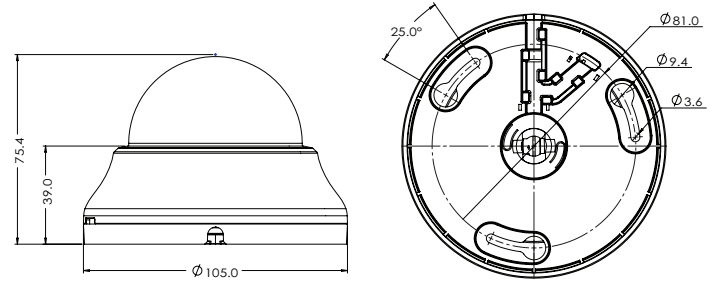

Dimensions (unit : mm [inch])

5 YEAR WARRANTY

Specifications

IMAGE	
Image Sensor	1/2.7" 2.1M CMOS
Total Pixels	1930 x 1088
Minimum Scene Illumination	F2.0 (30IRE): 1.4 Lux [Color]
	F2.0 (30IRE): 0.00 Lux [B/W]
LENS	
Focal Length	4.0mm Lens, F2.0
Lens Type	Fixed Lens
IR Distance	30ft Smart IR [™]
Angle of View	82°
OPERATIONAL	
Shutter Mode	Auto
Shutter Speed	1/30(25)sec ~ 1/10,000sec
White Balance	Auto Indoor/Auto Outdoor/Push/Manual/Hold
Auto Gain Control	Max 64dB
Day and Night	Auto, Day, Night, Schedule
NETWORK	
LAN	802.3 Compliance 10/100 base T LAN
Video Compression Type	H.264, MJPEG
Resolution	1080p / D1 / VGA / CIF / QVGA
Frame Rate	1-30fps
Streaming Capability	Multi Streaming CBR/VBR (Controllable frame rate and Bandwidth)
IP	IPv4, IPv6
Protocol	ONVIF, TCP/IP, UDP/IP, RTP(UDP), RTP(TCP), RTSP, NTP, HTTP, DNS, DDNS, DHCP
Maximum User Access	4 Users
OnVIF Conformance	OnVIF Profile S
Web Viewer	Browser: Internet Explorer, Google Chrome, Firefox OS: Windows 7
ENVIRONMENTAL	
Operating Temperature	-10°C ~ 50°C (14°F ~ 122°F)
Operating Humidity	Less than 90% (Non-Condensing)
Other Certifications	FCC, CE, ROHS
ELECTRICAL	
Power Requirements	DC 12V, POE IEEE 802.3af Class 2
Power Consumption	LED Off: 2W, 165mA
	LED On: 2.9W, 240mA
MECHANICAL	
Material	Plastic
Dimensions	4.13 x 2.93 in (105 x 74.6mm)
Weight	0.55lbs (250g)