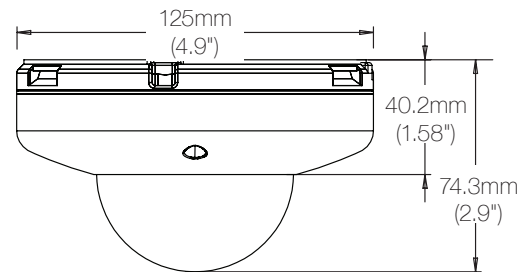

Dimensions

unit : mm (inch)

Specifications

IMAGE	
Image Sensor	1/2.7" 2.0M CMOS
Effective Pixels	1920(H) X 1088(V)
Minimum Scene Illumination	F2.0 (30IRE): 0.25 Lux [Color]
	F2.0 (30IRE): 0.5 Lux [B&W]
LENS	
Focal Length	8.0mm F2.0
Lens Type	Fixed Lens
IR Distance	30ft Range IR
Angle of View	42°
OPERATIONAL	
Shutter Mode	Auto, Manual, Anti-Flicker
Shutter Speed	1/15 ~ 1/32000
Smart DNR™ 3D Digital Noise Reduction	0~11
Auto Gain Control	Auto
Wide Dynamic Range (WDR)	On, Off
Day and Night	Auto, Day (Color), Night (B/W)
Privacy Zones	4 Programmable Privacy Zones
Alarm Notifications	Notifications Via E-mail, FTP Server or SD Card Recording
NETWORK	
LAN	802.3 Compliance 10/100 LAN
Video Compression Type	H.264, MJPEG
Resolution	H.264: 1920x1080 ~ CIF MJPEG: 1280x720 ~ CIF
Frame Rate	Up to 30fps at All Resolutions
Streaming Capability	Dual-Stream at Different Rates and Resolutions
IP	IPv4
Protocol	ONVIF, TCP/IP, UDP, RTP/RTSP(TCP/UDP), NTP, HTTP, DNS, DDNS, DHCP, FTP, SMTP, ICMP
Security	Password authentication, Multi-level user configuration
Maximum User Access	5 Users
ONVIF Conformance	Yes
Web Viewer	OS: Windows [®] , MAC [®] OS, Linux [®] Browser: Internet Explorer, Chrome, Firefox, Safari
Video Management Software	DW Spectrum™ IPVMS
Memory Slot	Micro SD / SDHC / SDXC Card up to 128GB, Card not Included
ENVIRONMENTAL	
Operating Temperature	-4°F ~ 122°F (-20°C ~ 50°C)
Operating Humidity	Less than 90% (Non-Condensing)
IP Rating	IP66 (Protects against dust and high pressure water)
Other Certifications	CE, FCC, RoHS
ELECTRICAL	
Power Requirement	DC 12V, PoE (IEEE802.3af Class 2)
Power Consumption	LED Off: 2.3W, 191mA
	LED ON: 3.5W, 291mA
MECHANICAL	
Material	Aluminum Die-casting
Dimensions	Ø 125 x 74.3 mm (Ø 4.9 x 2.9 inch)
Weight	1.5 lbs (0.68kg)