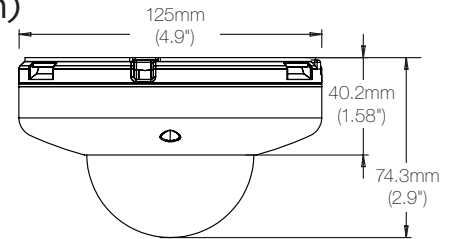

Dimensions

unit: Inch (mm)

Specifications

IMAGE	
Image sensor	2.1MP/1080p 1/2.8" CMOS
Total pixels	1945(H) X 1109(V)
Minimum scene illumination	0.09 lux (color) 0.03 lux (B/W)
Video output	Local video output CVBS 1.0V p-p (75Ω), 16:9 aspect ratio
LENS	
Focal length	4.0mm, F2.6
Lens type	Fixed lens
Field of view (FoV)	86°
IR distance	50ft range
I/O	
Audio in/out	1/1
Audio compression	G.711
Alarm in/out	1/1
OPERATIONAL	
Shutter mode	Auto, manual, anti-flicker, slow shutter
Shutter speed	1/15 - 1/32000
Slow shutter	1/2, 1/3, 1/5, 1/6, 1/7.5, 1/10
Auto gain control	Auto
Day and night	Auto, day (color), night (B/W)
Smart DNR™ 3D digital noise reduction	3D-DNR
Wide Dynamic Range (WDR)	True WDR
Wide Dynamic Range (WDR) dB	120dB
Privacy zone	16 programmable privacy masks
Mirror and flip	Yes
Alarm notifications	Notifications via e-mail notifications, FTP, alarm output and SD card recording
Memory Slot	Micro SD / SDHC / SDXC (card not included)
NETWORK	
LAN	10/100Base-T
Video compression type	H.265, H.264, MJPEG
Resolution	H.265: 2.1MP/1080p, 720p, VGA, D1, CIF H.264: 2.1MP/1080p, 720p, VGA, D1, CIF MJPEG: 1280x720, 800x600, VGA, 768x432, D1, CIF
Frame rate	Up to 30fps at all resolutions
Video bitrate	100Kbps - 10Mbps, multi-rate for preview and recording
Bitrate control	Multi streaming CBR/VBR at H.264, H.265 (controllable frame rate and bandwidth)
Streaming capability	Dual-stream at different rates and resolutions
IP	IPv4, IPv6
Protocol	TCP/IP, UDP, AutoIP, RTP(UDP/TCP), RTSP, NTP, HTTP, HTTPS, SSL, DNS, DDNS, DHCP, FTP, SMTP, ICMP, SNMPv1/v2/v3(MIB-2), ONVIF
Security	HTTPS(SSL), IP filtering, 802.1x, digest authentication(ID/PW)
ONVIF conformance	Yes
Web viewer	OS: Windows®, Mac® OS, Linux® Browser: Internet Explorer®, Google Chrome®, Mozilla Firefox®, Safari®
Video management software	DW Spectrum® IPVMS
ENVIRONMENTAL	
Operating temperature	-4°F - 122°F (-20°C - 50°C)
Operating humidity	10-90% (non-condensing)
IK rating	IK10 impact resistant
IP rating	IP66 certified
Other certifications	CE, FCC, RoHS
ELECTRICAL	
Power requirement	DC 12V, PoE (IEEE 802.3af Class 3). (Adapter not included)
Power consumption	DC12V: max 4W PoE: max 5.5W
MECHANICAL	
Material	Aluminum vandal housing, polycarbonate dome
Dimensions	4.9" x 2.9" (125 x 74.3 mm)
Weight	1.54 lbs (0.7kg)
Warranty	5 year warranty