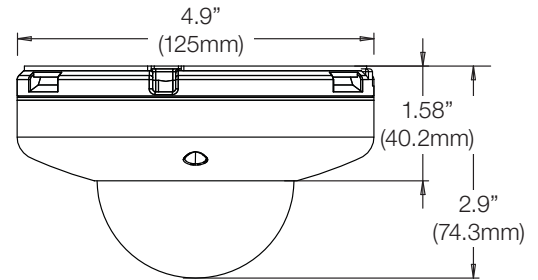

Dimensions

unit : mm (inch)

Summary

Surface Mount MEGApix® IP cameras provide 4 megapixel resolution at up to real-time 30fps. The PoE cameras include true WDR and 3D DNR for quality video in challenging lighting environments, all in an IP66 rated dome housing.

Specifications

IMAGE	
Image Sensor	1/3" 4MP CMOS
Total Pixels	2688(H) x 1520(V)
Minimum Scene Illumination	F2.0 (30IRE): 0.41 Lux [Color] F2.0 (30IRE): 0.0 Lux [B&W]
LENS	
Focal Length	4.0mm F2.0
Lens Type	Fixed Lens
IR Distance	50ft Range IR
Angle of View	80°
OPERATIONAL	
Shutter Mode	Auto, Manual, Anti-Flicker
Shutter Speed	1/15~1/32000
Smart DNR™ 3D Digital Noise Reduction	0~11
Auto Gain Control	Auto
Wide Dynamic Range (WDR)	Off, WDR2x, WDR3X
Day and Night	Auto, Day (Color), Night (B/W)
Privacy Zones	4 Programmable Privacy Zones
Alarm Notifications	Notifications Via E-mail, FTP Server or SD Card Recording
NETWORK	
LAN	802.3 Compliance 10/100 LAN
Video Compression Type	H.264, MJPEG
Resolution	2560 x 1440 at 30fps 800 x 600 at 30fps 480p at 30fps
Frame Rate	Up to 30fps at All Resolutions
Streaming Capability	Dual-Stream at Different Rates and Resolutions
IP	IPv4
Protocol	ONVIF, TCP/IP, UDP, RTP(UDP/TCP), RTSP, NTP, HTTP, HTTPS, SSL, DNS, DDNS, DHCP, FTP, SMTP, ICMP, SNMPv1/v2c/v3(MIB-2)
Security	Password authentication, Multi-level user configuration
Maximum User Access	5 Users
ONVIF Conformance	Yes
Web Viewer	OS: Windows®, MAC® OS, Linux® Browser: Internet Explorer, Chrome, Firefox, Safari
Video Management Software	DW Spectrum™ IPVMS
Memory Slot	Micro SD / SDHC / SDXC Card. Card not Included
ENVIRONMENTAL	
Operating Temperature	-4°F ~ 122°F (-20°C ~ 50°C)
Operating Humidity	Less than 90% (Non-Condensing)
IP Rating	IP66 (Weather Resistant)
Other Certifications	CE, FCC, RoHS
ELECTRICAL	
Power Requirement	DC 12V, PoE (IEEE802.3af)
Power Consumption	LED On: 4W, 333mA LED Off: 3W, 250mA
MECHANICAL	
Material	Aluminum Die-casting
Dimensions	4.9 x 2.9 inch (125 x 74.3 mm)
Weight	1.5 lbs (0.68kg)