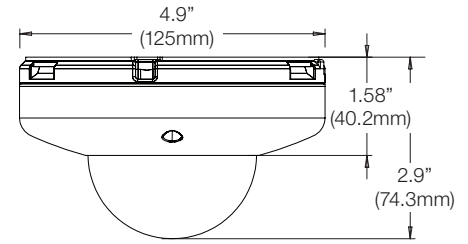

Dimensions

unit: mm (inch)

Specifications

IMAGE	
Image sensor	4MP 1/3" CMOS
Total pixels	2688(H) x 1520(V)
Minimum scene illumination	F2.0 (30IRE): 0.41 Lux (color) F2.0 (30IRE): 0.0 Lux (B&W)
Video output	Local video output CVBS 1.0V p-p (75Ω) 4:3 aspect ratio
Resolution	4MP (2560 x 1440)
LENS	
Focal length	4.0mm F2.0
Lens type	Fixed lens
Field of view (fov)	81°
IR distance	50ft range IR
OPERATIONAL	
Shutter mode	Auto, manual, anti-flicker, slow shutter
Shutter speed	1/30-1/32000
Slow shutter	1-1/5, 1/7.5, 1/10
Auto gain control	Auto
Day / night	Auto, day (Color), night (B/W)
Smart DNR™ 3D digital noise reduction	0-11
Wide dynamic range (WDR)	True WDR (WDR) Off, WDR2x, WDR3X
Wide dynamic range (WDR) dB	120dB
Privacy zone	16 programmable privacy masks
Alarm notifications	Notifications via e-mail, FTP server or SD card recording
NETWORK	
LAN	802.3 compliance 10/100 LAN
Video compression type	H.264, MJPEG
Resolution	H.264: 1440p/1080p/720p/VGA/D1/CIF MJPEG; 1280x720/800x600/VGA/768x432/D1/CIF
Frame rate	Up to 30fps at all resolutions
Video bitrate	100kbps ~ 10Mbps, multi-rate for preview and recording
Bitrate control	Multi streaming CBR/VBR at H.264 (Controllable frame rate and bandwidth)
Streaming capability	Dual-stream at different rated and resolutions
IP	IPv4
Protocol	Zero config(Auto IP), ONVIF, TCP/IP, UDP, RTP(UDP/TCP), RTSP, NTP, HTTP, HTTPS, SSL, DNS, DDNS, DHCP, FTP, SMTP, ICMP, SNMPv1/v2c/v3(MIB-2)
Security	HTTPS(SSL), IP filtering, 802.1x, digest authentication (ID/PW)
Maximum user access	5 users
ONVIF conformance	Yes
Web viewer	OS: Windows®, Mac® OS, Linux® Browser: Internet Explorer®, Google Chrome®, Mozilla Firefox®, Safari®
Video management software	DW Spectrum® IPVMS
Number of DW Spectrum® IPVMS licenses included	1 DW Spectrum® IPVMS license
Local server recording	DWC-MF4Wi4C6: 64GB local memory for recording DWC-MF4Wi4C1: 128GB local memory for recording
Max. number of CaaS™ cameras in the Same Network/System	Up to 12 MEGAPIX® CaaS™ cameras in the same network/system
ENVIRONMENTAL	
Operating temperature	-4°F ~ 122°F (-20°C ~ 50°C)
Operating humidity	10-90% RH (non-condensing)
IP rating	IP66 certified weather and tamper resistant
IK rating	IK10 rated impact resistant
Other certifications	CE, FCC, RoHS
ELECTRICAL	
Power requirement	DC12V, PoE (IEEE 802.3af class 3). Adaptor not included
Power consumption	DC12V: Max 5.6W PoE: Max 7.4W
MECHANICAL	
Material	Aluminum vandal housing, polycarbonate dome
Dimensions	4.9" x 2.9" (125 x 74.3 mm)
Weight	1.54 lbs (0.7kg)