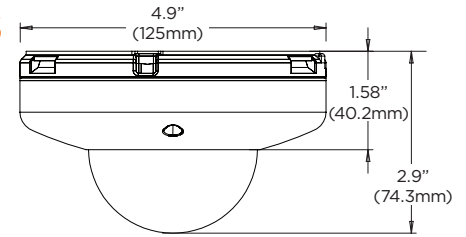

Dimensions

unit: mm (inch)

Specifications

Designed and engineered in U.S.A and Korea

IMAGE	
Image sensor	4MP 1/3" CMOS
Total pixels	2688(H) x 1520(V)
Minimum scene illumination	0.41 lux (color) 0.0 lux (B/W)
Video output	Local video output CVBS 1.0V p-p (75Ω) 4:3 aspect ratio
Resolution	4MP (2560 x 1440)
LENS	
Focal length	4.0mm F2.0
Lens type	Fixed lens
Field of view (fov)	81°
IR distance	50ft range
OPERATIONAL	
Shutter mode	Auto, manual, anti-flicker, slow shutter
Shutter speed	1/30-1/32000
Slow shutter	1-1/5, 1/7.5, 1/10
Auto gain control	Auto
Day / night	Auto, day (Color), night (B/W)
Smart DNR™ 3D digital noise reduction	0-11
Wide dynamic range (WDR)	True WDR (WDR) Off, WDR2x, WDR3X
Wide dynamic range (WDR) dB	120dB
Privacy zone	16 programmable privacy masks
Alarm notifications	Notifications via e-mail, FTP server or SD card recording
NETWORK	
LAN	802.3 compliance 10/100 LAN
Video compression type	H.264, MJPEG
Resolution	H.264: 1440p/1080p/720p/VGA/D1/CIF MJPEG: 1280x720/800x600/VGA/768x432/D1/CIF
Frame rate	Up to 30fps at all resolutions
Video bitrate	100Kbps - 10Mbps, multi-rate for preview and recording
Bitrate control	Multi streaming CBR/VBR at H.264 (Controllable frame rate and bandwidth)
Streaming capability	Dual-stream at different rated and resolutions
IP	IPv4
Protocol	Zero config(Auto IP), ONVIF, TCP/IP, UDP, RTP(UDP/TCP), RTSP, NTP, HTTP, HTTPS, SSL, DNS, DDNS, DHCP, FTP, SMTP, ICMP, SNMPv1/v2c/v3(MIB-2)
Security	HTTPS(TLS), IP filtering, 802.1x, digest authentication (ID/PW)
Maximum user access	5 users
ONVIF conformance	Yes
Web viewer	OS: Windows®, Mac® OS, Linux® Browser: Internet Explorer®, Google Chrome®, Mozilla Firefox®, Safari®
Video management software	DW Spectrum® IPVMS
Number of DW Spectrum® IPVMS licenses included	1 DW Spectrum® IPVMS license
Local server recording	DWC-MF4Wi4C6: 64GB local storage for recording DWC-MF4Wi4C1: 128GB local storage for recording DWC-MF4Wi4C2: 256GB local storage for recording
Max. number of CaaS™ cameras in the Same Network/System	Up to 30 MEGApiX® CaaS™ cameras in the same network/system
ENVIRONMENTAL	
Operating temperature	-4°F - 122°F (-20°C - 50°C)
Operating humidity	10-90% RH (non-condensing)
IP rating	IP66-rated
IK rating	IK10-rated impact-resistant
Other certifications	CE, FCC, RoHS, UL listed
ELECTRICAL	
Power requirement	DC12V, PoE (IEEE 802.3af class 3). Adaptor not included
Power consumption	DC12V: Max 5.6W PoE: Max 7.4W
MECHANICAL	
Material	Aluminum vandal housing, polycarbonate dome
Dimensions	4.9" x 2.9" (125 x 74.3 mm)
Weight	1.54 lbs (0.7kg)
Warranty	5 year warranty

NOTE:
1. External ONVIF devices cannot be added
2. IVA/IVA+ is not available on this model
3. Plugins from external devices cannot be added