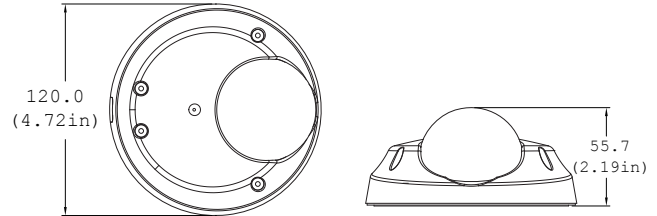

Dimensions (unit : mm)