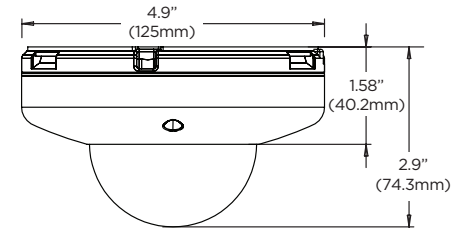

Accessories (optional)

DWC-VFCMW
Wall mount
bracket

DWC-VFWMW
Junction box

DWC-VFJUNCW
Ceiling mount
bracket

Dimensions

Unit: Inch (mm)

Specifications

IMAGE	
Image sensor	2.1MP/1080p 1/2.8" CMOS
Total pixels	1945 (H) X 1109 (V)
Minimum scene illumination	0.25 lux (color) 0.0 lux (B/W)
Video output	Local video output CVBS 1.0V p-p (75Ω), 16:9 aspect ratio
LENS	
Focal length	2.8mm, F2.0 (DWC-MPF2Wi28TW) 4.0mm, F2.6 (DWC-MPF2Wi4TW)
Lens type	Fixed lens
HFOV / VFOV	115° / 65° (DWC-MPF2Wi28TW) 86° / 46° (DWC-MPF2Wi4TW)
IR distance	50ft range
I/O	
Audio in/out	1/1
Audio compression	G.711
Alarm in/out	1/1
OPERATIONAL	
Intelligent Video Analytics	IVA license: intrusion, line crossing, counting line, loitering, enter, exit, tamper IVA+ license: object removed, tailgating, direction, stopped, appear, disappear, object left
Shutter mode	Auto, manual, anti-flicker, slow shutter
Shutter speed	1/15 - 1/32000
Slow shutter	1/2,1/3,1/5,1/6,1/7.5, 1/10
Auto gain control	Auto
Day and night	Auto, day (color), night (B/W)
Smart DNR™ 3D digital noise reduction	3D-DNR
Wide Dynamic Range (WDR)	True WDR, 120dB
Privacy zone	16 programmable privacy masks
Mirror and flip	Yes
Alarm notifications	Notifications via e-mail notifications, FTP, alarm output and SD card recording
Memory slot	Micro SD / SDHC / SDXC (card not included)
NETWORK	
LAN	RJ45 (10/100Base-T)
Video compression type	H.265, H.264, MJPEG
Resolution	H.265: 2.1MP/1080p, 720p, VGA, D1, CIF H.264: 2.1MP/1080p, 720p, VGA, D1, CIF MJPEG: 1280x720, 800x600, VGA, 768x432, D1, CIF
Frame rate	Up to 30fps at all resolutions
Video bitrate	100Kbps - 10Mbps, multi-rate for preview and recording
Bitrate control	Multi streaming CBR/VBR at H.264, H.265 (controllable frame rate and bandwidth)
Streaming capability	Dual-stream at different rates and resolutions
IP	IPv4, IPv6
Protocol	TCP/IP, UDP, AutoIP, RTP (UDP/TCP), RTSP, NTP, HTTP, HTTPS, SSL, DNS, DDNS, DHCP, FTP, SMTP, ICMP, SNMPv1/v2/v3 (MIB-2), ONVIF
Security	HTTPS (TLS), IP filtering, 802.1x, digest authentication (ID/PW)
ONVIF conformance	Yes
OS	OS: Windows®, Mac® OS, Linux®
Web viewer	Browser: Internet Explorer®, Google Chrome®, Mozilla Firefox®, Safari®
Video management software	DW Spectrum® IPVMS
ENVIRONMENTAL	
Operating temperature	-4°F - 122°F (-20°C - 50°C)
Operating humidity	10-90% (non-condensing)
IP rating	IP66-rated
IK rating	IK10 impact-resistant
Other certifications	UL listed, CE, FCC, RoHS
ELECTRICAL	
Power requirement	DC 12V, PoE (IEEE 802.3af Class 2). (Adapter not included)
Power consumption	DC12V: max 4W PoE: max 5.5W
MECHANICAL	
Material	Aluminum vandal housing, polycarbonate dome
Dimensions	4.9" x 2.9" (125 x 74.3 mm)
Weight	0.92 lbs (0.42kg)
Warranty	5 year warranty