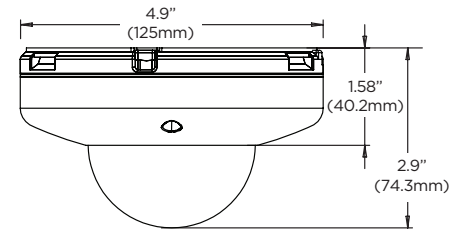

Summary

This MEGAPIX® IVA+™ IP camera is your gateway to powerful video analytics features. It is NDAA/TAA compliant and provides 5MP resolution at real-time 30fps. The MEGAPIX IVA+ cameras have a powerful engine to detect and classify people, vehicles and objects in real-time with support for logical rules. This camera includes 4.0, 6.0 and 8.0mm fixed lens options, simultaneous H.265/H.264/MJPEG codec support and Star-Light Plus™ color in near-total darkness technology for quality video in any lighting condition, all in an IP66-rated, IK-10 impact resistant ultra low-profile vandal dome housing. All MEGAPIX® cameras are ONVIF conformant, assuring their successful integration with any open platform solution on the market.

Features

- 5MP 1/2.8" image sensor at real-time 30fps
- Star-Light Plus™ color in near-total darkness technology
- Intelligent Video Analytics (IVA) with extended features (IVA+)
- Seamless integration and control of IVA rules with DW Spectrum® IPVMS
- 4.0mm fixed lens (DWC-MPF5Wi4TW)
- 6.0mm fixed lens (DWC-MPF5Wi6TW)
- 8.0mm fixed lens (DWC-MPF5Wi8TW)
- True Wide Dynamic Range (WDR)
- Triple codecs (H.265, H.264, MJPEG) with simultaneous streaming
- 50' Smart IR™ with intelligent camera sync
- Ultra low-profile vandal dome camera
- Smart DNR™ 3D digital noise reduction
- True day/night mechanical IR cut filter
- Programmable privacy zones
- Auto gain control (AGC)
- Auto white balance (AWB)
- Motion detection
- Two-way audio
- Micro SD/SDHC/SDXC class 10 card slot (card not included)
- Web server built-in
- PoE class 2 and DC12V
- UL listed
- NDAA/TAA compliant
- IP66 environmental-rated dust-tight and water-resistant
- IK 10-rated impact-resistant
- 5 year warranty

Specifications