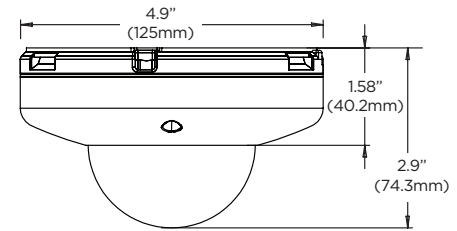

Summary

This MEGApix® IVA+™ IP camera is your gateway to powerful video analytics features. It is NDAA compliant and provides 5MP resolution at real-time 30fps. The MEGApix IVA+ cameras have a powerful engine to detect and classify people, vehicles and objects in real-time with support for logical rules. This camera includes 4.0, 6.0 and 8.0mm fixed lens options, simultaneous H.265/H.264/MJPEG codec support and Star-Light Plus™ color in near-total darkness technology for quality video in any lighting condition, all in an IP66-rated, IK-10 impact resistant ultra low-profile vandal dome housing. All MEGApix® cameras are ONVIF conformant, assuring their successful integration with any open platform solution on the market.

Features

- 5MP 1/2.8" image sensor at real-time 30fps
- Star-Light Plus™ color in near-total darkness technology
- Intelligent Video Analytics (IVA) with extended features (IVA+)
- Seamless integration and control of IVA rules with DW Spectrum® IPVMS
- Reduce false alarms
- Increase your recording storage with logic rules and smart recording
- 4.0mm fixed lens (DWC-MPF5Wi4TW)
- 6.0mm fixed lens (DWC-MPF5Wi6TW)
- 8.0mm fixed lens (DWC-MPF5Wi8TW)
- True Wide Dynamic Range (WDR)
- Triple codecs (H.265, H.264, MJPEG) with simultaneous streaming
- 50' Smart IR™ with intelligent camera sync
- Ultra low-profile vandal dome camera
- Smart DNR™ 3D digital noise reduction
- True day/night mechanical IR cut filter
- Programmable privacy zones
- Auto gain control (AGC)
- Auto white balance (AWB)
- Motion detection
- Two-way audio
- Micro SD/SDHC/SDXC class 10 card slot (card not included)
- PoE class 2 and DC12V
- UL listed
- NDAA compliant
- IP66 environmental-rated dust-tight and water-resistant
- IK 10-rated impact-resistant
- 5 year warranty

Specifications