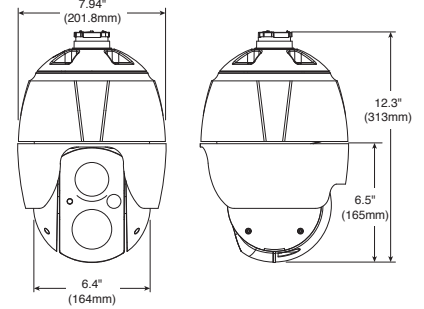

Dimensions

unit : Inch (mm)

Specifications

IMAGE	
Image Sensor	1/2.8" SONY STARVIS CMOS Sensor
Total Pixels	1945 (H) X 1097 (V)
Minimum Scene Illumination	(50IRE): 0.35 Lux [Color] (50IRE): 0.013 Lux [B&W]
LENS	
Focal Length	4.3 ~ 129mm, F 1.6
Lens Type	Remote Auto Focus Lens
IR Distance	1300ft Range IR
Angle of View	65.1° ~ 2.23°
Digital Zoom	30x Optical Zoom
I/O	
Audio Input/ Output	1/1, two-way audio
Audio Compression	G.711
Alarm Input/ Output	4/1
OPERATIONAL	
Shutter Speed	25/30fps : Auto (1/30,000 ~ x8 sec.), Manual 50/60fps : Auto (1/50,000 ~ x8 sec.), Manual
Day and Night	Auto, Day (Color), Night (B/W)
Privacy Zones	16 Programmable Privacy Zones
Alarm Notifications	E-mail, FTP, Notification Server, XML Notification, Audio Alert, AIHM, SD card
PTZ FUNCTION	
Pan Range	360° Endless
Pan Speed	Max. 380°/sec.(Preset)
Tilt Range	-10~190°
Tilt Speed	Max. 380°/sec.(Preset)
Preset	256
Tour	8
Pattern	8
Home Function	Yes
NETWORK	
LAN	802.3 Compliance 10/100 LAN
Video Compression Type	H.264, MJPEG
Resolution	1920 x 1080 at 30fps
Frame Rate	Up to 30fps at All Resolutions
Streaming Capability	Dual-Stream at Different Rates and Resolutions
IP	IPv4, IPv6
Protocol	TCP/IP, UDP, IPv4/v6, HTTP, HTTPS, QoS, FTP, UPnP, RTP, RTSP, RTCP, DHCP, ARP, Zeroconf, Bonjour
Security	Password authentication, Multi User Authority, IP Filtering, HTTPS/SSL
Maximum User Access	Live : 10 Users, Playback : 3 Users
ONVIF Conformance	Yes
Web Viewer	OS: Windows®, MAC® OS, Linux® Browser: Internet Explorer, Chrome, Firefox, Safari
Memory Slot	Micro SD / SDHC / SDXC Card, 32GB. Card not Included
ENVIRONMENTAL	
Operating Temperature	-22°F ~ 149°F (-30°C ~ 65°C)
Operating Humidity	Less than 90% (Non-Condensing)
IP Rating	IP66 (Weather Resistant)
Other Certifications	CE, FCC, RoHS
ELECTRICAL	
Power Requirement	DC 12V, PoE (802.3at POE+, 55W PoE Injector Included)
Power Consumption	Auto Focus Working: MAX 28W, 2330mA
MECHANICAL	
Material	Aluminum Die-casting
Dimensions	7.95 x 12.3 Inch (201.8 x 313 mm)
Weight	10.8 lb (4.9kg)