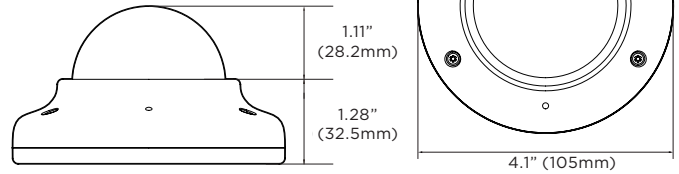

Accessories (optional)

DWC-V7CMW Ceiling mount bracket

DWC-V7JUNCW Junction box

DWC-V7WMW Wall mount bracket

DWC-V7DECO 5x decorative rings

Dimensions

Unit: Inch (mm)

Specifications