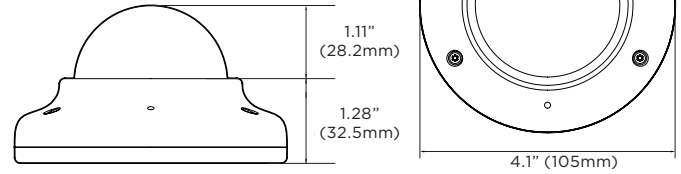

Dimensions

Unit: Inch (mm)

Specifications

IMAGE	
Image sensor	5MP 1/2.8" CMOS
Total pixels	2592 (H) X 1944 (V)
Minimum scene illumination	0.13 lux (color) (DWC-MPV75Wi28TW)
	0.16 lux (color) (DWC-MPV75Wi4TW)
	0.16 lux (color) (DWC-MPV75Wi6TW)
0.0 lux (B/W)	
LENS	
Focal length	2.8mm, F2.0 (DWC-MPV75Wi28TW) 4.0mm, F2.6 (DWC-MPV75Wi4TW) 6.0mm, F2.0 (DWC-MPV75Wi6TW)
Lens type	Fixed lens
HFOV / VFOV	102.4° / 77.4° (DWC-MPV75Wi28TW) 82.3° / 58.8° (DWC-MPV75Wi4TW) 51.9° / 37.6° (DWC-MPV75Wi6TW)
IR distance	80ft range
OPERATIONAL	
Intelligent Video Analytics	IVA license: intrusion, line crossing, counting line, loitering, enter, exit, tamper IVA+ license: object removed, tailgating, direction, stopped, appear, disappear, object left
Shutter mode	Auto, manual, anti-flicker, slow shutter
Shutter speed	1/15 - 1/32000
Slow shutter	1/2, 1/3, 1/5, 1/6, 1/7.5, 1/10
Auto gain control	Auto
Day / night	Auto, day (color), night (B/W)
Smart DNR™ 3D digital noise reduction	3D-DNR
Wide dynamic range (WDR) dB	True WDR, 120dB
Privacy zone	16 programmable privacy masks
Mirror and flip	Yes
Alarm notifications	Notifications via e-mail notifications, FTP, alarm output and SD card recording
Memory slot	Micro SD / SDHC / SDXC (card not included)
NETWORK	
LAN	RJ45 (10/100Base-T)
Video compression type	H.265, H.264, MJPEG
Resolution	H.265: 2592x1944, 2304x1296, 2.1MP/1080p, 720p, VGA, D1, CIF
	H.264: 2592x1944, 2304x1296, 2.1MP/1080p, 720p, VGA, D1, CIF
	MJPEG: 2.1MP/1080p, 720p, 800x600, VGA, 768x432, D1, CIF
Frame rate	Up to 30fps at all resolutions
Video bitrate	100Kbps - 10Mbps, multi-rate for preview and recording
Bitrate control	Multi-streaming CBR/VBR at H.264, H.265 (controllable frame rate and bandwidth)
Streaming capability	Dual-stream at different rates and resolutions
IP	IPv4, IPv6
Protocol	TCP/IP, UDP, AutoIP, RTP (UDP/TCP), RTSP, NTP, HTTP, HTTPS, SSL, DNS, DDNS, DHCP, FTP, SMTP, ICMP, SNMPv1/v2/v3 (MIB-2), ONVIF
Security	HTTPS (TLS), IP filtering, 802.1x, digest authentication (ID/PW)
ONVIF conformance	Yes
Web viewer	OS: Windows®, Mac® OS, Linux® Browser: IE®, Google Chrome®, Mozilla Firefox®, Safari®
Video management software	DW Spectrum® IPVMS
ENVIRONMENTAL	
Operating temperature	-4°F - 122°F (-20°C - 50°C)
Operating humidity	10-90% (non-condensing)
IP and IK rating	IP67-rated, IK10 impact-resistant
Other certifications	UL listed, CE, FCC, RoHS
ELECTRICAL	
Power requirement	DC 12V, PoE IEEE 802.3af Class 3. (Adapter not included)
Power consumption	DC12V: max 6W, PoE: max 7.2W
MECHANICAL	
Material	Aluminum vandal housing, polycarbonate dome
Dimensions	4.13" x 2.4" (105 x 61mm)
Weight	0.79lbs (0.36kg)
Warranty	5 years warranty