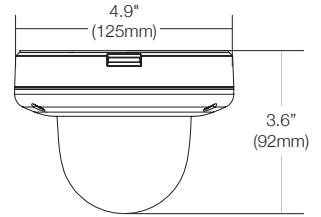

**Dimensions**  
Unit: Inch (mm)

**Specifications**

<b>IMAGE</b>	
Image sensor	5MP 1/2.8" CMOS
Total pixels	2592(H) X 1944(V)
Minimum scene illumination	0.08 lux (color) 0.0 lux (B/W)
Video output	Local video output CVBS 1.0V p-p (75Ω), 4:3 aspect ratio
<b>LENS</b>	
Focal length	2.7-13.5mm, F1.4
Lens type	Vari-focal p-iris lens with motorized-zoom and auto-focus
HFOV / VFOV	96° - 31° / 70° - 24°
IR distance	100ft range
Optical zoom / digital zoom	x5 optical zoom
<b>I/O</b>	
Audio in/out and compression	1/1
Audio compression	G.711
Alarm in/out	1/1
<b>OPERATIONAL</b>	
Intelligent Video Analytics	IVA license: intrusion, line crossing, counting line, loitering, enter, exit, tamper IVA+ license: object removed, tailgating, direction, stopped, appear, disappear, object left
Shutter mode	Auto, manual, anti-flicker, slow shutter
Shutter speed	1/15 - 1/32000
Slow shutter	1/2, 1/3, 1/5, 1/6, 1/7.5, 1/10
Auto gain control	Auto
Day and night	Auto, day (color), night (B/W)
Smart DNR™ 3D digital noise reduction	3D-DNR
Wide Dynamic Range (WDR)	True WDR, 120dB
Privacy zone	16 programmable privacy masks
Backlight Compensation (BLC)	Yes
Mirror and flip	Yes
Alarm notifications	Notifications via e-mail notifications, FTP, alarm output and SD card recording
Memory slot	Micro SD / SDHC / SDXC (card not included)
<b>NETWORK</b>	
LAN	10/100 Base-T
Video compression type	H.265, H.264, MJPEG
Resolution	H.265: 2592x1944, 2304x1296, 2.1MP/1080p, 720p, VGA, D1, CIF H.264: 2592x1944, 2304x1296, 2.1MP/1080p, 720p, VGA, D1, CIF MJPEG: 2.1MP/1080p, 720p, 800x600, VGA, 768x432, D1, CIF
Frame rate	Up to 30fps at all resolutions
Video bitrate	H.264 / H.265: 32Kbps - 14Mbps MJPEG: 1Mbps - 40Mbps
Bitrate control	Multi-streaming CBR/VBR at H.264, H.265 (controllable frame rate and bandwidth)
Streaming capability	Dual-stream at different rates and resolutions
IP	IPv4, IPv6
Protocol	TCP/IP, UDP, AutoIP, RTP (UDP/TCP), RTSP, NTP, HTTP, HTTPS, SSL, DNS, DDNS, DHCP, FTP, SMTP, ICMP, SNMPv1/v2/v3 (MIB-2), ONVIF
Security	HTTPS (TLS), IP filtering, 802.1x, digest authentication (ID/PW)
ONVIF conformance	Yes
Web viewer	OS: Windows®, Mac® OS, Linux® Browser: IE®, Google Chrome®, Mozilla Firefox®, Safari®
Video management software	DW Spectrum® IPVMS
<b>ENVIRONMENTAL</b>	
Operating temperature	-4°F - 122°F (-20°C - 50°C)
Operating humidity	10-90% RH (non-condensing)
IP and IK rating	IP66-rated, IK10 impact resistant
Other certifications	UL listed, CE, FCC, RoHS
<b>ELECTRICAL</b>	
Power requirement	DC 12V, PoE IEEE 802.3af Class3. (Adapter not included)
Power consumption	DC12V: max7.4W PoE: max8.7W
<b>MECHANICAL</b>	
Material	Aluminum vandal housing, polycarbonate dome
Dimensions	4.9" x 3.6" (125 x 92 mm)
Weight	1.12 lb (0.51kg)
Warranty	5 year warranty