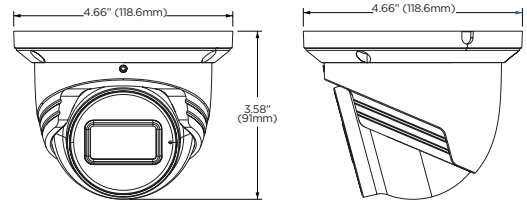

Mounting accessories (Optional)

Dimensions

unit: Inch (mm)

Specifications

IMAGE	
Image sensor	5MP 1/2.7" CMOS
Total pixels	2592 (H) x 1944 (V)
Minimum scene illumination	0.0 lux (B/W)
S/N ratio	50dB
LENS	
Focal length	2.8mm, F1.0
Lens type	Fixed lens
Field of view (FoV)	94.8°
IR distance	2 white light LEDs, 98ft range
I/O	
Audio in / out	1 audio input and 1 microphone built-in
Audio compression	G.711A / U
OPERATIONAL	
Shutter mode	Auto, manual
Shutter speed	1/30s - 1/100000s
Auto gain control	Auto
Day / night	Auto, day (color), night (B/W), schedule
Smart DNR™ 3D digital noise reduction	3D DNR
Wide dynamic range (WDR)	True WDR low, middle, high
Wide dynamic range (WDR) dB	120dB
Privacy zone	4 programmable privacy masks
Camera analytics	Line crossing, perimeter intrusion, video tampering detection (scene change, video blur, abnormal color detection), object classification (differentiate humans from objects)
Backlight compensation (BLC)	Yes
De-Fog	Yes
Mirror and flip	Yes
Alarm notifications	Notifications via email or FTP server
Memory slot	Micro SD / SDHC / SDXC card up to 256GB (card not included)
NETWORK	
LAN	802.3 compliance 10/100 LAN
Video compression type	H.265, H.264, MJPEG
Resolution	Main stream: 5MP, 4MP, 2K, 3MP, 2.1MP/1080p, 720p (60Hz: 1 - 30fps; 50Hz: 1-25fps) Sub-stream: 720P, D1, CIF, 480i, 240 (60Hz: 1 - 30fps; 50Hz: 1-25fps) Third stream: D1, CIF, 480i, 240 (60Hz: 1 - 30fps; 50Hz: 1-25fps)
Frame rate	Up to 30fps at all resolutions
Video bitrate	64 Kbps - 8 Mbps
Bitrate control	Multi-streaming CBR/VBR at H.264/ H.265 (controllable frame rate and bandwidth)
Streaming capability	Dual-stream at different rates and resolutions
IP	IPv4, IPv6
Protocol	UDP, IPv4, IPv6, DHCP, NTP, RTSP, RTP, RTCP, IGMP, IGMP, PPPoE, DDNS, SMTP, FTP, SNMP, HTTP, 802.1x, UPnP, HTTPs, QoS
Security	IP filtering, MAC filtering, authentication (ID/PW), SSL/TSL
ONVIF conformance	Yes
Web viewer	OS: Windows® Browser: Internet Explorer
Video management software	DW Spectrum® IPVMS
ENVIRONMENTAL	
Operating temperature	-22°F - 140°F (-30°C - 60°C)
Operating humidity	0-95% RH (non-condensing)
IP rating	IP67-rated
IK rating	IK10 impact-resistant
Other certifications	FCC, CE, ROHS, POE, ONVIF
ELECTRICAL	
Power requirement	DC 12V, PoE IEEE 802.3af Class 3. (Adapter not included)
Power consumption	7W
MECHANICAL	
Material	Metal turret housing
Dimensions	4.66" x 3.58" (118.6 x 91 mm)
Weight	1.01 lb (0.46 kg)
Warranty	5 year warranty