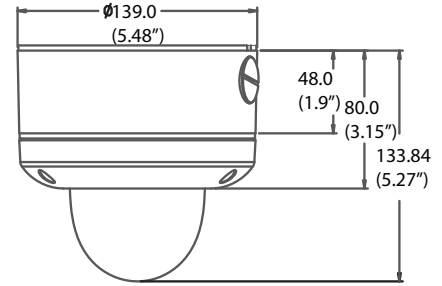

Accessories (Optional)

Dimensions (unit : mm [inch])

5 YEAR WARRANTY

Specifications

IMAGE	
Image Sensor	1/2.8" CMOS Sensor
Total Pixels	2016 (H) X 1108 (V)
Minimum Scene Illumination	F1.6 (30IRE): 0.5 Lux [Color]
	F1.6 (30IRE): 0.01 Lux [B&W]
LENS	
Focal Length	2.8-12mm
Lens Type	Auto Focus P-Iris
Digital Zoom / Optical Zoom	8X / 4.5X
OPERATIONAL	
Shutter Mode	Auto, Manual
Digital Slow Shutter	Off, 2X, 3X, 4X
Shutter Speed	1/30, 1/60, 1/120
Auto Gain Control	0~20
Back Light Compensation	Off, On
Day and Night	Auto, Day (Color), Night (B/W)
Mirror & Flip	Off, On
Smart DNR™ 3D Digital Noise Reduction	Off, Low, Middle, High
Privacy Zone	30 Programmable Privacy Masks
Alarm Notifications	Notifications Via E-mail
NETWORK	
LAN	802.3 Compliance 10/100 LAN
Video Compression Type	H.264, MPEG4, MJPEG
Resolution	1920X1080 (16:9) ~ 320X240 (4:3)
Frame Rate	Up to 30fps at All Resolutions
Streaming Capability	Dual-Stream at Different Rates and Resolutions
IP	IPv4, IPv6
Protocol	TCP/IP, HTTP, DHCP, PPPoE, ICMP, ARP, RARP, RTSP, NTP, UDP, Multicast
Maximum User Access	20 Users
ONVIF Conformance	Yes
Web Viewer	OS: Windows XP / Vista / 7, MAC OS Browser: Internet Explorer, Chrome, Firefox, Safari
Video Management Software	DW Spectrum™ IPVMS
Memory Slot	Micro SDHC Card (4GB-32GB) Recording on Network Loss, Card Not Included*
ENVIRONMENTAL	
Operating Temperature/ Humidity	-29°C ~ 55°C (-20°F ~ 131°F)
Operating Humidity	Less than 90% (Non-Condensing)
IP Rating	IP68 (Water Resistant)
Other Certifications	CE, FCC, RoHS
ELECTRICAL	
Power Requirement	DC 12V, PoE (IEEE802.3af Class 3)
Power Consumption	7.2W, 600mA
MECHANICAL	
Material	Aluminum Housing, Polycarbonate Dome
Dimensions	139 X 118.8 mm, 5.47 X 4.7 in
Weight	2.028 lbs