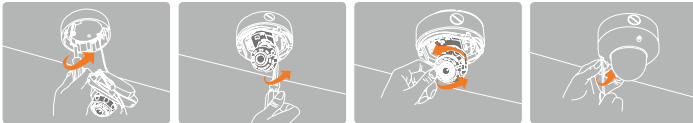

**1080P**

2.1MP 1080p Resolution at 30fps

DWC-MV421TIR

**Snapit Easy Installation**

- 1 Built-in Junction Box Installation
- 2 Snap It
- 3 Adjustment
- 4 Cover

**Summary**

MEGApiX® IP cameras provide real-time 2.1MP (1080p, 30fps) resolution. Advanced technologies include True Day/Night, 3D Digital Noise Reduction, Power over Ethernet (PoE), WDR, and Smart IR™ to deliver the best images in any type of environment. All MEGApiX® cameras are ONVIF conformant, assuring their successful integration with any open platform solution on the market. The MV421TIR also features a housing unit that is IP68 rated and easy to install.

**Features**

- 2.1 Megapixel Image Sensor (1080p, 30fps)
- Wide Dynamic Range (WDR)
- Triple Codecs (H.264, MJPEG, MPEG4) with Simultaneous Dual-Stream
- 2.8~12mm Auto Focus P-Iris Lens
- CleanView™ Hydrophobic Dome Coating Repels Water, Dust and Grease
- Snapit™ Easy Installation Housing
- Smart IR™ with Intelligent Camera Sync. 70ft Range
- True Day/Night with Mechanical IR Cut Filter
- Manual IR Activation
- Smart DNR™ 3D Digital Noise Reduction
- Auto Gain Control (AGC)
- Backlight Compensation (BLC)
- Auto White Balance (AWB)
- Programmable Privacy Zones
- Motion Detection
- Micro SD/SDHC Class 10 Card Slot for Emergency Backup [card not included]
- Junction Box Built-in
- Alarm Sensor Input
- Relay Output
- Web Server Built-in
- PoE and DC12V
- OnVIF Conformant, Profile S
- IP68 Certified (Water Resistant)