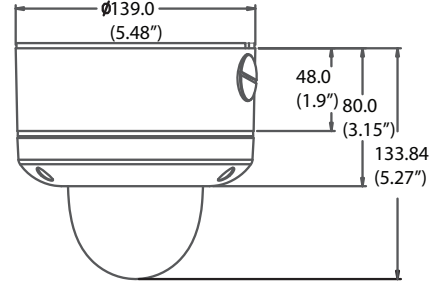

**Accessories (Optional)**

**Dimensions (unit : mm [inch])**

**5 YEAR WARRANTY**

**Specifications**

IMAGE	
Image Sensor	1/2.8" CMOS Sensor (7% Larger Than 1/3" CMOS Sensor)
Total Pixels	2016 (H) X 1108 (V)
Minimum Scene Illumination	F1.6 (30IRE): 0.5 Lux [Color]
	F1.6 (30IRE): 0.0 Lux [B&W]
LENS	
Focal Length	2.8-12mm
Lens Type	Auto Focus P-Iris
IR Distance	70ft Range
Digital Zoom / Optical Zoom	8X / 4.5X
OPERATIONAL	
Shutter Mode	Auto, Manual
Digital Slow Shutter	Off, 2X, 3X, 4X
Shutter Speed	1/30, 1/60, 1/120
Auto Gain Control	0~20
Back Light Compensation	Off, On
Day and Night	Auto, Day (Color), Night (B/W)
Mirror & Flip	Off, On
Smart DNR™ 3D Digital Noise Reduction	Off, Low, Middle, High
Privacy Zone	30 Programmable Privacy Masks
Alarm Notifications	Notifications Via E-mail
NETWORK	
LAN	802.3 Compliance 10/100 LAN
Video Compression Type	H.264, MPEG4, MJPEG
Resolution	1920X1080 (16:9) ~ 320X240 (4:3)
Frame Rate	Up to 30fps at All Resolutions
Streaming Capability	Dual-Stream at Different Rates and Resolutions
IP	IPv4, IPv6
Protocol	TCP/IP, HTTP, DHCP, PPPoE, ICMP, ARP, RARP, RTSP, NTP, UDP, Multicast
Maximum User Access	20 Users
ONVIF Conformance	Yes
Web Viewer	OS: Windows XP / Vista / 7, MAC OS Browser: Internet Explorer, Chrome, Firefox, Safari
Video Management Software	DW Spectrum™ IPVMS
Memory Slot	Micro SDHC Card (4GB-32GB) Recording on Network Loss, Card Not Included*
ENVIRONMENTAL	
Operating Temperature/ Humidity	-29°C ~ 55°C (-20°F ~ 131°F)
Operating Humidity	Less than 90% (Non-Condensing)
IP Rating	IP68 (Water Resistant)
Other Certifications	CE, FCC, RoHS
ELECTRICAL	
Power Requirement	DC 12V, PoE (IEEE802.3af Class 3)
Power Consumption	7.2W, 600mA / LED ON 8.64W, 720mA
MECHANICAL	
Material	Aluminum Housing, Polycarbonate Dome
Dimensions	139 X 118.8 mm, 5.47 X 4.7 in
Weight	2.05 lbs