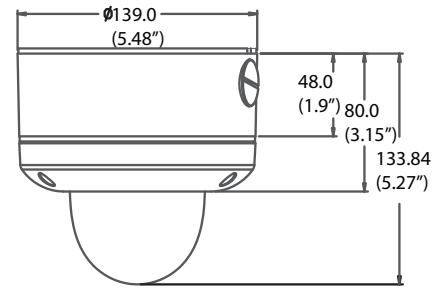

**Accessories (Optional)**

**Dimensions (unit : mm [inch])**

**5 YEAR WARRANTY**

**Specifications**

IMAGE	
Image Sensor	1/2.8" CMOS Sensor (7% Larger Than 1/3" CMOS Sensor)
Total Pixels	2016 (H) X 1108 (V)
Minimum Scene Illumination	F1.6 (30IRE): 0.5 Lux [Color]
	F1.6 (30IRE): 0.0 Lux [B&W]
LENS	
Focal Length	2.8-12mm
Lens Type	Auto Focus P-Iris
IR Distance	70ft Range
Digital Zoom / Optical Zoom	8X / 4.5X
OPERATIONAL	
Shutter Mode	Auto, Manual
Digital Slow Shutter	Off, 2X, 3X, 4X
Shutter Speed	1/30, 1/60, 1/120
Auto Gain Control	0~20
Back Light Compensation	Off, On
Day and Night	Auto, Day (Color), Night (B/W)
Mirror & Flip	Off, On
Smart DNR™ 3D Digital Noise Reduction	Off, Low, Middle, High
Privacy Zone	30 Programmable Privacy Masks
Alarm Notifications	Notifications Via E-mail
NETWORK	
LAN	802.3 Compliance 10/100 LAN
Video Compression Type	H.264, MPEG4, MJPEG
Resolution	1920X1080 (16:9) ~ 320X240 (4:3)
Frame Rate	Up to 30fps at All Resolutions
Streaming Capability	Dual-Stream at Different Rates and Resolutions
IP	IPv4, IPv6
Protocol	TCP/IP, HTTP, DHCP, PPPoE, ICMP, ARP, RARP, RTSP, NTP, UDP, Multicast
Maximum User Access	20 Users
ONVIF Conformance	Yes
Web Viewer	OS: Windows XP / Vista / 7, MAC OS Browser: Internet Explorer, Chrome, Firefox, Safari
Video Management Software	DW Spectrum™ IPVMS
Memory Slot	Micro SDHC Card (4GB-32GB) Recording on Network Loss, Card Not Included*
ENVIRONMENTAL	
Operating Temperature/ Humidity	-29°C ~ 55°C (-20°F ~ 131°F)
Operating Humidity	Less than 90% (Non-Condensing)
IP Rating	IP68 (Water Resistant)
Other Certifications	CE, FCC, RoHS
ELECTRICAL	
Power Requirement	DC 12V, PoE (IEEE802.3af Class 3)
Power Consumption	7.2W, 600mA / LED ON 8.64W, 720mA
MECHANICAL	
Material	Aluminum Housing, Polycarbonate Dome
Dimensions	139 X 118.8 mm, 5.47 X 4.7 in
Weight	2.05 lbs