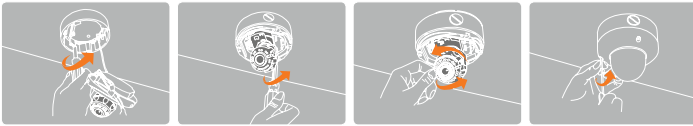

**1080P**  
2.1MP 1080p Resolution at 30fps

DWC-MV421IRB

**Snapit Easy Installation**

- 1 Built-in Junction Box Installation
- 2 Snap It
- 3 Adjustment
- 4 Cover

**Summary**

MEGApiX® IP cameras provide real-time 2.1MP (1080p, 30fps) resolution. Advanced technologies include True Day/Night, 3D Digital Noise Reduction, Power over Ethernet (PoE), WDR, and Smart IR™ to deliver the best images in any type of environment. All MEGApiX® cameras are ONVIF conformant, assuring their successful integration with any open platform solution on the market. The MV421IRB also features a black housing unit that is IP68 rated and easy to install.

**Features**

- 2.1 Megapixel Image Sensor (1080p, 30fps)
- Wide Dynamic Range (WDR)
- Triple Codecs (H.264, MJPEG, MPEG4) with Simultaneous Dual-Stream
- 2.8~12mm Auto Focus P-Iris Lens
- CleanView™ Hydrophobic Dome Coating Repels Water, Dust and Grease
- Snapit™ Easy Installation Housing
- Smart IR™ with Intelligent Camera Sync. 70ft Range
- True Day/Night with Mechanical IR Cut Filter
- Manual IR Activation
- Smart DNR™ 3D Digital Noise Reduction
- Auto Gain Control (AGC)
- Backlight Compensation (BLC)
- Auto White Balance (AWB)
- Programmable Privacy Zones
- Motion Detection
- Micro SD/SDHC Class 10 Card Slot for Emergency Backup [card not included]
- Junction Box Built-in
- Alarm Sensor Input
- Relay Output
- Web Server Built-in
- PoE and DC12V
- Black Housing
- OnVIF Conformant, Profile S
- IP68 Certified (Water Resistant)