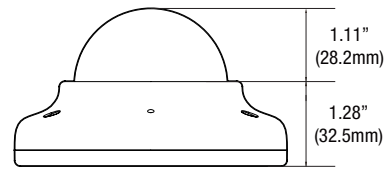

Features

- 2.1MP/1080p 1/2.9" image sensor at real-time 30fps
- 2.8mm fixed lens
- Digital Wide Dynamic Range (D-WDR)
- Triple codecs (H.265, H.264, MJPEG) with simultaneous streaming
- 100' Smart IR™ with intelligent camera sync
- Ultra low-profile vandal dome camera housing
- Smart DNR™ 3D digital noise reduction
- True day/night mechanical IR cut filter
- Programmable privacy zones
- Auto gain control (AGC)
- Backlight compensation (BLC)
- Auto white balance (AWB)
- Motion detection
- Web server built-in
- PoE class 2 and DC12V
- Waterproof cabling
- ONVIF conformant, profile S
- IP66 environmental-rated dust-tight and water-resistant
- IK 10-rated impact-resistant
- 5 year warranty

Accessories (Optional)

DWC-V7WM
Wall mount
bracket

DWC-V7JUNC
Junction box

DWC-V7DECO
5x decorative
rings

DWC-V7CM
Ceiling mount
bracket

Dimensions

unit: Inch (mm)

Specifications