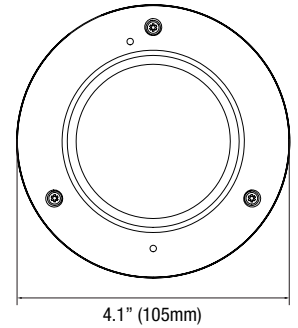

Accessories (Optional)

DWC-V7WM
Wall mount
bracket

DWC-V7JUNC
Junction box

DWC-V7DECO
5x decorative
rings

DWC-V7CM
Ceiling mount
bracket

Dimensions

unit: Inch (mm)

Specifications