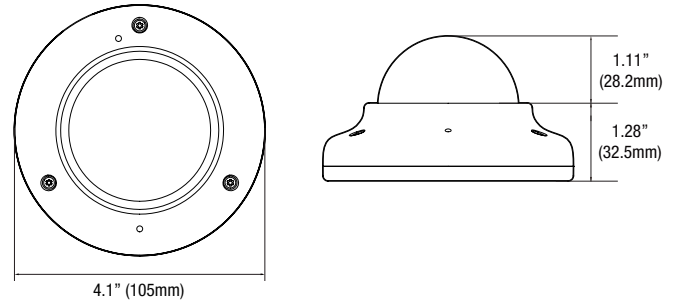

Dimensions

unit : Inch (mm)

 4 Megapixel
  WDR
  2.8mm Fixed Lens
  Smart IR™
  IP66 Rated
  5 YEAR Warranty

Summary

This MEGApix® IP camera provides 4 megapixel resolution at real-time 30fps. It includes a 2.8mm fixed lens with image enhancement features such as 120db True WDR, Smart IR™ and Smart DNR™, all in an IP66, IK10-rated vandal resistant housing. All MEGApix® cameras are ONVIF conformant, assuring their successful integration with any open platform solution on the market.