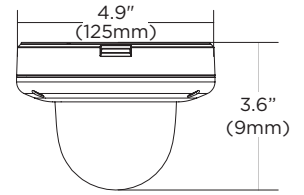

Accessories (Optional)

DWC-VFZWM
Wall mount
bracket

DWC-VFZJUNC
Junction box

DWC-VFZCM
Ceiling mount
bracket

Dimensions

unit: Inch (mm)

Specifications

Designed and engineered in U.S.A and Korea