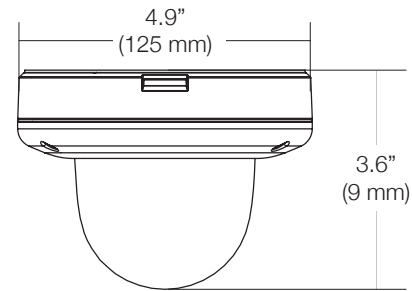

Dimensions

unit : Inch (mm)

Summary

This MEGApix® IP camera provides 5 megapixel resolution at up to real-time 30fps. It includes a varifocal auto focus P-Iris lens. The IP66-rated housing features CleanView™ self-cleaning dome treatment. All MEGApix® cameras are ONVIF conformant, assuring their successful integration with any open platform solution on the market.