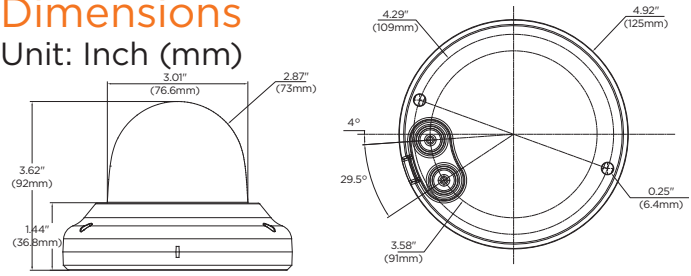

Accessories (Optional)

DWC-VFWMW
Wall mount bracket

DWC-VFJUNCW
Junction box

DWC-VFCMW
Ceiling mount bracket

Dimensions

Unit: Inch (mm)

Specifications

IMAGE	
Image sensor	4K 1/2.8" CMOS sensor
Total pixels	3952 (H) x 2320 (V)
Active pixels	3840 (H) X 2160 (V)
Minimum scene illumination	0.18 lux (color) 0 lux (B/W)
S/N ratio	50dB
Video output	Local video output CVBS 1.0V p-p (75Ω), 4:3 aspect ratio
LENS	
Focal length	2.8mm, F2.0
Lens type	Fixed lens
Horizontal Field of view (HFOV)	105.5°
Vertical Field of view (VFOV)	56.3°
IR distance	100ft range
I/O	
Audio in/out	1/1
Audio compression	G.711
Alarm in/out	1/1
OPERATIONAL	
Intelligent Video Analytics	IVA license: intrusion, line crossing, counting line, loitering, enter, exit, tamper IVA+ license: object removed, tailgating, direction, stopped, appear, disappear, object left, logical rules
Shutter mode	Auto, manual, anti-flicker, slow shutter
Shutter speed	1/15 - 1/32000
Slow shutter	1/21/3.1/5.1/6.1/7.5, 1/10
Auto gain control	Auto
Day and night	Auto, day (color), night (B/W)
Smart DNR™ 3D Digital Noise Reduction	3D-DNR
Wide Dynamic Range (WDR)	True WDR
Wide Dynamic Range (WDR) dB	120dB
White balance	Yes
Privacy zones	16 programmable privacy masks
Backlight compensation (BLC)	Yes
Mirror and flip	Yes
Alarm notifications	Notifications via email, FTP, alarm output and SD card recording
Memory slot	Micro SD/SDHC/SDXC class 10 card (not included)
NETWORK	
LAN	1000Base-T (1Gbps)
Video compression type	H.265, H.264, MJPEG
Resolution	H.265: QFHD, 2.1MP/1080p, 720p, VGA, D1, CIF H.264: QFHD, 2.1MP/1080p, 720p, VGA, D1, CIF MJPEG: 2.1MP/1080p, 720p, 800x600, VGA, 768x432, D1, CIF
Frame rate	Up to 30fps at all resolutions
Video bitrate	100Kbps - 10Mbps, multi-rate for preview and recording
Bitrate control	Multi-streaming CBR/VBR at H.265 (controllable frame rate and bandwidth)
Streaming capability	Dual-stream at different rates and resolutions
IP	IPv4
Protocol	TCP/IP, UDP, AutoIP, RTP (UDP/TCP), RTSP, NTP, HTTP, HTTPS, SSL, DNS, DDNS, DHCP, FTP, SMTP, ICMP, SNMPv1/v2/v3 (MIB-2), ONVIF
Security	HTTPS (TLS), IP filtering, 802.1x, digest authentication
ONVIF conformance	Yes
Web viewer	OS: Windows® 7, Windows® 8, Windows® 10 Browser: IE, Chrome, Firefox
Video management software	DW Spectrum® IPVMS
ENVIRONMENTAL	
Operating temperature	-4°F - 122°F (-20°C - 50°C)
Operating humidity	10-90% RH, (non-condensing)
IK rating	IK10 impact-resistant
IP rating	IP67-rated
Other certifications	CE, FCC, RoHS
ELECTRICAL	
Power requirement	DC12V, PoE IEEE 802.3af Class 3 (Adapter not included)
Power consumption	DC12V: 10W PoE: 13W
MECHANICAL	
Material	Aluminum vandal housing, polycarbonate dome
Dimensions	4.92" x 3.62" (125 x 92mm)
Weight	1.14 lbs (0.52 kg)
Warranty	5 year warranty