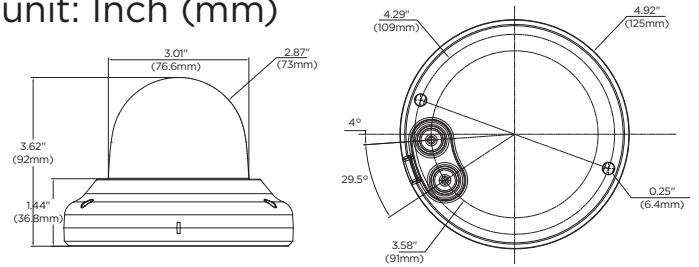

Dimensions

unit: Inch (mm)

Summary

This MEGAPIX® IP camera provides 4K resolution at real-time 30fps. It includes a 3.6-10mm vari-focal auto-focus lens with motorized zoom, simultaneous H.265/H.264/MJPEG codec support and Star-Light Plus™ color in near-total darkness technology for quality video in any lighting condition. The IP66-rated, IK-10 impact-resistant vandal housing features CleanView™ self-cleaning dome treatment. All MEGAPIX® cameras are ONVIF conformant, assuring their successful integration with any open platform solution on the market.

Features

- 4K 1/1.8" image sensor at real-time 30fps
- Star-Light Plus™ color in near-total darkness technology
- 3.6-10mm vari-focal p-iris lens with motorized zoom and auto-focus
- True Wide Dynamic Range (WDR)
- Triple codecs (H.265, H.264, MJPEG) with simultaneous streaming
- 70' Smart IR™ with intelligent camera sync
- CleanView™ hydrophobic dome coating repels water, dust and grease
- Smart DNR™ 3D digital noise reduction
- True day/night with mechanical IR cut filter
- Programmable privacy zones
- Auto gain control (AGC)
- Backlight compensation (BLC)
- Auto white balance (AWB)
- Motion detection
- Two-way audio
- Micro SD/SDHC/SDXC class 10 card slot (card not included)
- Alarm sensor input
- Relay output
- Web server built-in
- PoE class 3 and DC12V
- ONVIF conformant, profile S
- IP66 environmental-rated dust-tight and water-resistant
- IK 10-rated impact-resistant
- 5 year warranty

Accessories (Optional)

Specifications