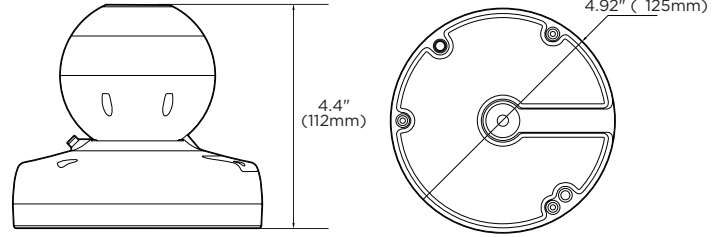

Accessories (Optional)

DWC-V1CNMW
Corner mount

DWC-VFJUNCW
Junction box

DWC-VFCMW
Ceiling mount bracket

DWC-VFWMW
Wall mount bracket

Dimensions

Unit: Inch (mm)

Specifications