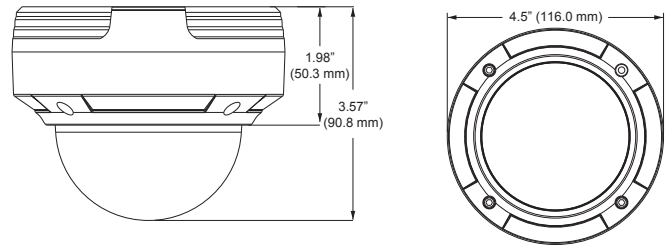

4 Megapixel 2.8mm Fixed Lens WDR Analytics IP66 Rated **5** YEAR Warranty

Dimensions

unit: Inch (mm)

Summary

This MEGApix® IP camera provides 4MP resolution at real-time 30fps with multiple analytics features that elevate the camera to the next level. Added intelligence includes line crossing, perimeter intrusion and video tampering detection. The IP66-rated and IK10-impact resistant outdoor vandal dome housing features 65ft range IR, True WDR, and H.265 codec support. All MEGApix® cameras are ONVIF conformant, assuring their successful integration with any open platform solution on the market.