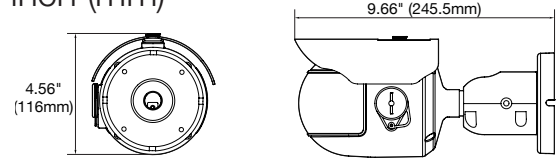

## Summary

The MEGApiX® PANO™ 6 Megapixel Three-Sensor IP Camera delivers crystal-clear 180° panoramic video for wide area surveillance at up to 20fps. Our revolutionary technology stitches the three images into a single 180° view. Use DW Spectrum® IPVMS to digitally zoom into the 6 megapixels of resolution and reveal details in live and recorded video. The stylish bullet-style housing is easy to install and IP66-rated weather and tamper resistant for indoor and outdoor applications.

## Dimensions

unit : inch (mm)