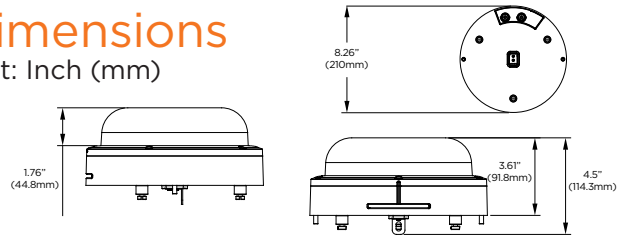

Mounting accessories (Required. Sold separately.)

Dimensions

Unit: Inch (mm)

Specifications

IMAGE	
Image sensor	4x 1/2.8" 5.14MP CMOS
Total pixels	4x 2592(H) x 1944(V)
Minimum scene illumination	0.05 lux (color) 0.1 lux (B/W)
Test video output	Local video output CVBS 1.0V p-p (75Ω), 4:3 aspect ratio
S/N ratio	50dB
Maximum resolution	20MP (4x 2592x1944)
LENS	
Focal length	4x 2.8 - 8.0mm, F1.6
Lens type	Vari-focal lens with motorized zoom and auto-focus
Field of view (HFOV/VFOV)	4x 51° - 93° HFOV/ 4x 39°-68° VFOV
I/O	
Audio in/out and compression	1 (1.0Vrms, 3K ohm) input/1 output, G.711
Alarm in/out	1 input/1 output
Event triggers	Motion detection, network loss, temperature critical, illegal login, schedule, sensor detection and system reboot
OPERATIONAL	
Intelligent Video Analytics	IVA license: intrusion, line crossing, counting line, loitering, enter, exit, tamper IVA+ license: object removed, tailgating, direction, stopped, appear, disappear, object left
Shutter mode	Auto, Manual, Anti-Flicker, Slow Shutter
Shutter speed	1/15 - 1/32000
Slow Shutter	1/2, 1/3, 1/5, 1/6, 1/7.5, 1/10
Auto gain control	Auto
Day / night	Auto, day (color), night (B/W)
Smart DNR™ 3D digital noise reduction	3D DNR
Wide dynamic range (WDR)	True WDR
Wide dynamic range (WDR) dB	120dB
White balance	Auto
Mirror and flip	Yes
Privacy zone	16 programmable privacy masks
Alarm notifications	Email notifications, FTP, alarm output, SD card recording
Memory slot	Micro SD/SDHC/SDXC class 10 card (not included)
NETWORK	
LAN	RJ45 (10/100Base-T)
Video compression type	H.265, H.264, MJPEG
Resolution	4x H.265: 2592x1944, 2560x1440, 1920x1080, 704x576, 704x480, 640x480, 640x360, 352x288, 352x240 4x H.264: 2592x1944, 2560x1440, 1920x1080, 704x576, 704x480, 640x480, 640x360, 352x288, 352x240 4x MJPEG: 1920x1080, 1280x720, 800x600, 768x432, 704x576, 704x480, 640x480, 640x360, 352x288, 352x240
Frame rate	Up to 30fps at all resolutions
Video bitrate	100Kbps - 10Mbps, multi-rate for preview and recording
Bitrate control	Multistreaming CBR/VBR at H.265 (controllable frame rate and bandwidth)
Streaming capability	Dual-stream at different rates and resolutions
IP	IPv4
Protocol	TCP/IP, UDP, AutoIP, RTP (UDP/TCP), RTSP, NTP, HTTP, HTTPS, SSL, DNS, DDNS, DHCP, FTP, SMTP, iCMP, SNMPv1/v2/v3 (MIB-2), ONVIF
Security	HTTPS (TLS), IP filtering, 802.1x, digest authentication (ID/PW)
ONVIF conformance	Yes
Web viewer	OS: Windows®, Mac® OS, Linux® Browser: Internet Explorer®, Google Chrome®, Mozilla Firefox®, Safari®
Video management software	DW Spectrum IPVMS
ENVIRONMENTAL	
Operating temperature	-4°F - 122°F (-20°C - 50°C)
Operating humidity	10-90% RH, (non-condensing)
IP rating	IP67-rated
IK rating	IK10 impact resistant
Other certifications	FCC, CE, ROHS, UL listed
ELECTRICAL	
Power requirement	DC12V, PoE IEEE 802.3bt PoE+ class 5 (PoE injector included)
Power consumption	DC12V: max 28W, PoE: max 31W
MECHANICAL	
Material	Aluminum vandal housing, polycarbonate dome
Dimensions	8.26" x 3.61" Inch (210 x 91.8 mm)
Weight	4.18 lbs (1.9 kg)
Warranty	5 year warranty