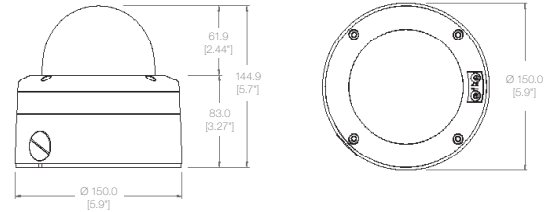

Accessories (Optional)

DWC-V1WM
Wall Mount Bracket

DWC-V1JUNC
Junction Box

DWC-V1CNM
Corner Mount Bracket

DWC-V1CM
Ceiling Mount Bracket

Dimensions (unit : mm [inch])

Specifications

IMAGE	
Image Sensor	Three 1/2.8" 2.1MP Sony® Sensors
Total Pixels	1920 (H) x 1080 (V) ~ 360 (V)
Minimum Scene Illumination	F2.5 (30IRE): 0.5Lux [Color] F2.5 (30IRE): 0.27Lux [B&W]
AUDIO	
Compression and Sampling Rate	G.711 PCM. μ -law 64kbps 8kHz
Input / Output	1 Line In, 1 Line Out
LENS	
Focal Length	Three 4.9mm Lenses
Lens Type	Fixed Lens
Angle of View	180° Panoramic View (Each Lens Angle is 70°)
OPERATIONAL	
Brightness	0 ~ 20
Shutter Mode	Auto, Manual
Digital Slow Shutter	Off, 2x ~ 8x
White Balance	Auto / Auto-Ext / Indoor / Outdoor / Manual / Preset
Digital Noise Reduction (DNR)	Off, Low, Middle, High
Auto Gain Control	Max 41dB
Day and Night	Auto, Day, Night
Sharpness	0 ~ 10
Defog	On, Off
Mirror and Flip	On, Off
Alarm Notifications	FTP, E-mail, Alarm Out, JPEG Recording on micro SD Card
Alarm In	1 Alarm Input
Sensor Out	1 Sensor Output
NETWORK	
LAN	802.3 Compliance 10/100 baseT LAN
Video Compression Type	H.264, MJPEG
Resolution	H.264 : 1080P/D1/CIF/QCIF MJPEG : 1080P/D1/CIF/QCIF
Frame Rate	30 / 25 fps for 1080P/D1/CIF/QCIF
Streaming Capability	Multi Streaming CBR/VBR (Controllable Frame Rate and Bandwidth)
IP	IPv4, IPv6
Protocol	ONVIF, TCP/IP, UDP/IP, RTP (UDP), RTP (TCP), RTSP, NTP, HTTP, HTTPS, SSL, DNS, DDNS, DHCP, FTP, SMTP, ICMP, SNMPv1/v2c/v3 (MIB-2)
Maximum User Access	10 Users
ONVIF Conformance	ONVIF Profile S
Web Viewer	Browser: IE OS: Windows 7, Vista, XP, 2000
Video Management Software	DW Spectrum™
Memory Slot	Micro SD Memory Card (Card is not included)
ENVIRONMENTAL	
Operating Temperature	-10°C ~ 50°C (14°F ~ 122°F)
Operating Humidity	Less than 90% (Non-Condensing)
IP Rating	IP66 (Weather Resistant)
Other Certifications	FCC, CE, ROHS
ELECTRICAL	
Power Requirements	DC 12V, PoE IEEE 802.3atPoE+ / High Power PoE
Power Consumption	DC 12V: 6.3W, 525mA \ TDN ON: 8.8W, 733mA PoE: 7W, 583mA \ TDN ON: 9.3W, 775mA
MECHANICAL	
Material	Aluminum Die-casting
Dimensions	\varnothing 150 x 144.9 mm (\varnothing 5.9 x 5.7 in)
Weight	2 kg (4.4 lbs)