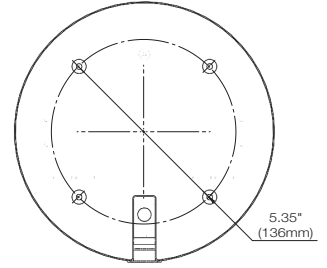

21MP Total Resolution
180° Panoramic View
4x 8.0mm Fixed Lenses
 Smart DNR™
 IP66 Rated
5YEAR Limited Warranty

Dimensions

unit: Inch (mm)

Summary

The MEGApix® Pano™ 21MP multi-sensor IP vandal camera produces 180° views at real-time 30fps. The camera supports advanced features such as H.264 codec and Smart DNR™ in an aluminum vandal housing with zero distortion antireflective glass. The 21MP camera does the work of many cameras from one installation, delivering both unprecedented wide views and details.