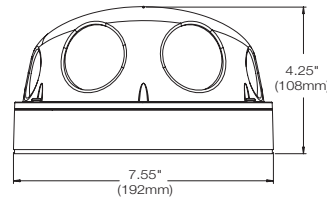

Dimensions

unit: Inch (mm)

Summary

The MEGApix® Pano™ 21MP multi-sensor IP vandal camera produces 180° views at real-time 30fps. The camera supports advanced features such as H.264 codec and Smart DNR™ in an aluminum vandal housing with zero distortion antireflective glass. The 21MP camera does the work of many cameras from one installation, delivering both unprecedented wide views and details.

Features

- 4x 6.4MP 1/1.8" image sensor at real-time 30fps
- 21MP 180° panoramic view IP camera
- 4x 8.0mm fixed lens
- Fast frame rates: real-time 30fps at 21MP
- Zero distortion anti-reflective glass
- PoE injector included
- Multi codecs with simultaneous dual-stream
- Two-way audio
- Easy image alignment and stitching
- Smart DNR™ 3D digital noise reduction
- True day/night with mechanical IR cut filter
- Auto gain control (AGC)
- Auto white balance (AWB)
- Motion detection
- Alarm sensor input
- Relay output
- Web server built-in
- ONVIF conformant, profile S
- PoE+ high power and DC12V
- IP66 certified weather and tamper resistant
- 5 years warranty