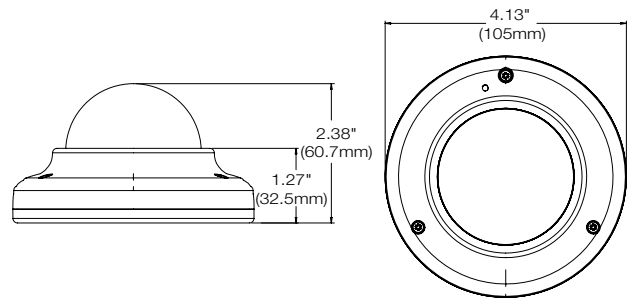

Accessories (Optional)

DWC-V7CM
Pendant Mount for V7
Outdoor Dome Cameras

DWC-V7JUNC
Junction Box for V7
Outdoor Dome Cameras

DWC-V7WM
Wall Mount for V7
Outdoor Dome Cameras

Dimensions

unit: Inch (mm)

Specifications

IMAGE	
Image sensor	5MP 1/2.8" CMOS
Active pixels	2608(H) x 1960(V)
Scanning system	Progressive scan
Frequency	60Hz / 50Hz
Signal technology	Universal HD over Coax® technology with HD-Analog, HD-TVI, HD-CVI to 5MP and all analog to 960H
Synchronization	Internal
Resolution	2592(H) x 1944(V)
Minimum scene illumination	0.13 lux (color)
Video output	HD-Analog and HD-TVI: 5MP/1944p @ 20fps and 12.5fps HD-Analog, HD-TVI and HD-CVI: 4MP/1440p @ 30fps HD-Analog, HD-TVI and HD-CVI: 2.1MP/1080p @ 30fps HD-Analog, HD-TVI and HD-CVI: 720p @ 30fps Analog CVBS: Up to 960H @ 30fps
2nd video output	CVBS output for video testing
LENS	
Focal length	2.8mm
Lens type	Fixed lens
Field of view (FoV)	103°
OPERATIONAL	
Shutter mode	Auto
Shutter speed	1/30-1/30,000
Backlight (BLC)	Yes
Star-Light (sense-up)	Off - x32
Wide Dynamic Range (WDR)	Double shutter WDR
Wide dynamic range (WDR) dB	120dB
Smart DNR™ 3D digital noise reduction	3D/2D DNR
White balance	Yes
Day / night	Auto, day (color), night (B/W)
Mirror / flip	Yes
Auto gain control	Max 72dB
Motion detection	Yes
Privacy zones	Yes
Sharpness	Yes
Gamma	0.45
De-fog	Yes
RS485 / UTP built-in	UTC
ENVIRONMENTAL	
Operating temperature	-4°F - 122°F (-20°C - 50°C)
Operating humidity	10-90% RH (non-condensing)
IP rating	IP66 environmental-rated dust-tight and water-resistant
IK rating	IK 10-rated impact-resistant
Other certifications	FCC, CE, ROHS
ELECTRICAL	
Power requirements	DC12V
Power consumption	DC12V: 2W (176mA)
MECHANICAL	
Material	Aluminum bullet housing
Dimensions	4.13" x 2.38" (105 x 60.7 mm)
Weight	0.88lbs (0.4kg)