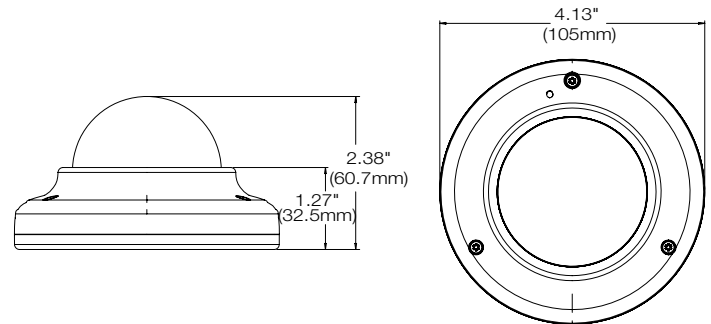

Accessories (Optional)

DWC-V7CM
Pendant Mount for V7
Outdoor Dome Cameras

DWC-V7JUNC
Junction Box for V7
Outdoor Dome Cameras

DWC-V7WM
Wall Mount for V7
Outdoor Dome Cameras

Dimensions

unit: Inch (mm)

Specifications

IMAGE	
Image sensor	5MP 1/2.8" CMOS
Active pixels	2608(H) x 1960(V)
Scanning system	Progressive scan
Frequency	60Hz / 50Hz
Signal technology	Universal HD over Coax® technology with HD-Analog, HD-TVI, HD-CVI to 5MP and all analog to 960H
Synchronization	Internal
Resolution	2592(H) x 1944(V)
Minimum scene illumination	0.16 lux (color) 0 lux (B&W)
Video output	HD-Analog and HD-TVI: 5MP/1944p @ 20fps and 12.5fps HD-Analog, HD-TVI and HD-CVI: 4MP/1440p @ 30fps HD-Analog, HD-TVI and HD-CVI: 2.1MP/1080p @ 30fps HD-Analog, HD-TVI and HD-CVI: 720p @ 30fps Analog CVBS: Up to 960H @ 30fps
2nd video output	CVBS output for video testing
LENS	
Focal length	4.0mm
Lens type	Fixed lens
Field of view (FoV)	82°
IR distance	50ft range
OPERATIONAL	
Shutter mode	Auto
Shutter speed	1/30-1/30,000
Backlight (BLC)	Yes
Star-Light (sense-up)	Off - x32
Wide Dynamic Range (WDR)	Double shutter WDR
Wide dynamic range (WDR) dB	120dB
Smart DNR™ 3D digital noise reduction	3D/2D DNR
White balance	Yes
Day / night	Auto, day (color), night (B/W)
Mirror / flip	Yes
Auto gain control	Max 72dB
Motion detection	Yes
Privacy zones	Yes
Sharpness	Yes
Gamma	0.45
De-fog	Yes
RS485 / UTP built-in	UTC
ENVIRONMENTAL	
Operating temperature	-4°F - 122°F (-20°C - 50°C)
Operating humidity	10-90% RH (non-condensing)
IP rating	IP66 environmental-rated dust-tight and water-resistant
IK rating	IK 10-rated impact-resistant
Other certifications	FCC, CE, ROHS
ELECTRICAL	
Power requirements	DC12V
Power consumption	DC12V(LED OFF): 2W (176mA) DC12V(LED ON): 2.69W (224mA)
MECHANICAL	
Material	Aluminum vandal housing, polycarbonate dome
Dimensions	4.13" x 2.38" (105 x 60.7 mm)
Weight	0.88lbs (0.4kg)