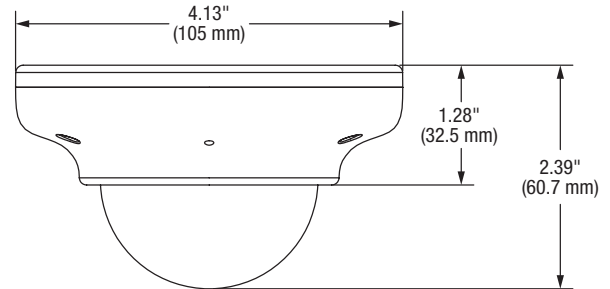

Accessories (Optional)

DWG-V7WM
Wall Mount for V7 Outdoor
Dome Cameras

DWG-V7JUNC
Junction Box for V7 Outdoor
Dome Cameras

DWG-V7CM
Pendant Mount for V7 Outdoor
Dome Cameras

Dimensions

Unit: Inch (mm)

Specifications

IMAGE	
Image Sensor	1/3" CMOS
Active Pixels	1944 (H) x 1092 (V)
Scanning System	Progressive scan
Frequency	60Hz/50Hz
Signal Technology	2.1 Megapixel AHD
Synchronization	Internal
Resolution	1920x1080 (1080p)
Minimum Scene Illumination	F1.4 (30IRE): 0.35Lux [Color]
	F1.4 (30IRE): 0 Lux [B&W]
S/N Ratio	55dB
Video Output	AHD 1080p30fps/720p60fps/720p30fps
LENS	
Focal Length	3.6mm
Lens Type	Fixed
IR Distance	50ft
OPERATIONAL	
Shutter Speed	1/30(25)-1/30,000
Backlight	Off/ On
STAR-LIGHT (Sense-up)	OFF, x2 -x32
Wide Dynamic Range (WDR)	Off/ On
Digital Noise Reduction	Off, Low, Middle, High
White Balance	Auto / Auto-Ex/ Preset / Manual
Day and Night	Day/ Night/ Auto
Mirror/ Flip	Yes
Auto Gain Control	Max 60dB
Motion Detection	Yes
Privacy Zones	16 Privacy Zones
Sharpness	0 ~ 10
Gamma	0.45 ~ 0.75
Digital Zoom	x1.0 ~ x16.0
ENVIRONMENTAL	
Operating Temperature	-4°F ~ 122°F (-20°C ~ 50°C)
Operating Humidity	than 90% (Non-Condensing)
IP Rating	IP67 (Weather and Dust Resistant)
Other Certifications	FCC, CE, ROHS
ELECTRICAL	
Power Requirements	DC 12V
Power Consumption	3.06W, 255mA
MECHANICAL	
Material	Aluminum
Dimensions	4.13 x 2.39 Inch (105 x 60.7 mm)
Weight	0.95 lbs (430.9 gr)