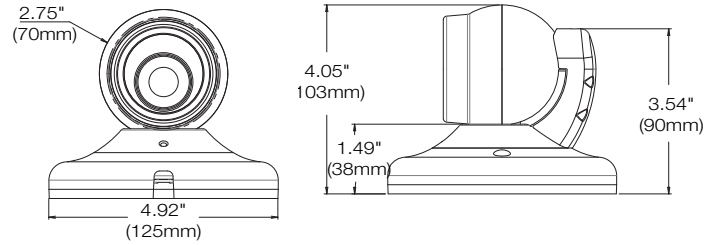

## Dimensions

unit: Inch (mm)

## Specifications

<b>IMAGE</b>	
Image sensor	4K 1/1.8" CMOS
Active pixels	3864(H) x 2176(V)
Scanning system	Progressive scan
Frequency	60Hz/50Hz
Signal technology	Universal HD over Coax® technology with HD-Analog, HD-TVI, HD-CVI to 4K and CVBS at 960H
Synchronization	Internal
Resolution	Max 3840 x 2160
Minimum scene illumination	0.1 lux (color) 0 lux (B/W)
Video output	4K @ 15 fps, 4MP/1440p @ 30 fps, 2.1MP/1080p @ 30 fps
<b>LENS</b>	
Focal length	2.8mm
Lens type	Fixed lens
Field of view (FoV)	106.5°
IR distance	70ft range
<b>OPERATIONAL</b>	
Shutter mode	Auto
Shutter speed	1/30-1/30,000
Backlight (BLC)	Yes
Star-Light™ (sense-up)	Off-x32 (disabled at 4K)
Wide Dynamic Range (WDR)	Double shutter WDR
Wide dynamic range (WDR) dB	120dB
Smart DNR™ 3D digital noise reduction	3D/2D DNR
White balance	Yes
Highlight masking exposure (HME)	Yes
Dynamic range compression (DRC)	Yes
Day / night	Auto, day (color), night (B/W)
Mirror / flip	Yes
Auto gain control	Max 60dB
Motion detection	Yes
Privacy zones	Yes
Sharpness	Yes
Gamma	0.45
Highlight masking exposure (HME)	Yes
De-fog	Yes
RS485 / UTP built-in	UTC
<b>ENVIRONMENTAL</b>	
Operating temperature	-4°F - 122°F (-20°C - 50°C)
Operating humidity	10-90% RH (non-condensing)
IP rating	IP67 rated
IK rating	IK10-rated impact resistant
Other certifications	FCC, CE, ROHS
<b>ELECTRICAL</b>	
Power requirements	DC12V
Power consumption	DC12V (LED off): 3W, 250mA DC12V (LED on): 4.54W, 378mA
<b>MECHANICAL</b>	
Material	Aluminum vandal ball housing
Dimensions	4.92" x 4.05" (125 x 103 mm)
Weight	1.16lbs (0.53kg)
Warranty	5 year warranty