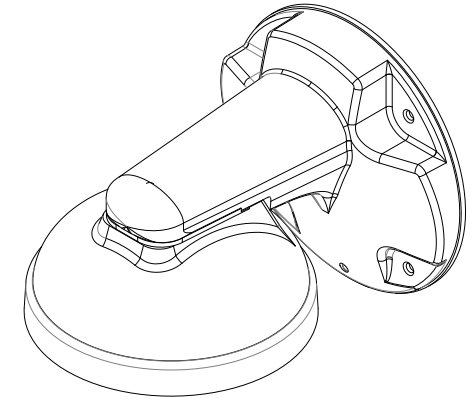

# DWC-VFZWM

UNIT	SCALE	WEIGHT	MODEL
mm	1 : 2		DWC-VFZWM
 <b>DW</b> DIGITAL WATCHDOG <i>Everything's Digital</i>			Wall Mount Bracket for Flat Vandal and Flat PTZ Cameras

# DWC-VFZWM with MPT Camera

UNIT	SCALE	WEIGHT	MODEL
mm	1 : 2		
 <b>DW</b> DIGITAL WATCHDOG <i>Everything's Digital</i>			<b>DWC-VFZWM</b> Wall Mount Bracket for Flat Vandal and Flat PTZ Cameras

# DWC-VFZWM with MPTZ5X Camera

UNIT	SCALE	WEIGHT	MODEL
mm	1 : 2		
 <b>DW</b> DIGITAL WATCHDOG <i>Everything's Digital</i>			<b>DWC-VFZWM</b> Wall Mount Bracket for Flat Vandal and Flat PTZ Cameras