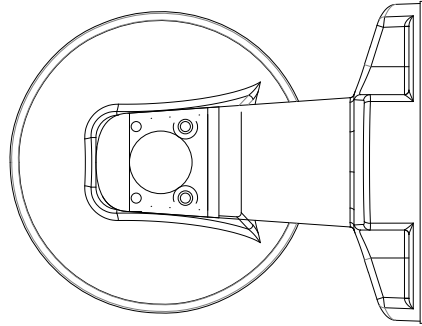

# DWC-VFZWM

UNIT	SCALE	WEIGHT	MODEL
mm	1 : 2		DWC-VFZWM
 <b>DW</b> DIGITAL WATCHDOG <i>Everything's Digital</i>			Wall Mount Bracket for Flat Vandal and Flat PTZ Cameras

# DWC-VFZWM with MPT Camera

UNIT	SCALE	WEIGHT	MODEL
mm	1 : 2		
 <b>DW</b> DIGITAL WATCHDOG <i>Everything's Digital</i>			<b>DWC-VFZWM</b> Wall Mount Bracket for Flat Vandal and Flat PTZ Cameras

# DWC-VFZWM with MPTZ5X Camera

UNIT	SCALE	WEIGHT	MODEL
mm	1 : 2		
 <b>DW</b> DIGITAL WATCHDOG <i>Everything's Digital</i>			<b>DWC-VFZWM</b> Wall Mount Bracket for Flat Vandal and Flat PTZ Cameras