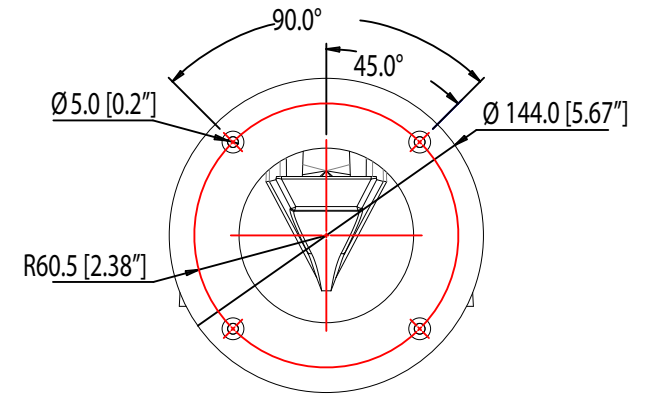

# DWC-VFZWM

UNIT	SCALE	WEIGHT	MODEL
mm	1 : 2		DWC-VFZWM
 <b>DW</b> DIGITAL WATCHDOG <i>Everything's Digital</i>			Wall Mount Bracket for Flat Vandal and Flat PTZ Cameras

# DWC-VFZWM with MPT Camera

UNIT	SCALE	WEIGHT	MODEL
mm	1 : 2		
 <b>DW</b> DIGITAL WATCHDOG <i>Everything's Digital</i>			<b>DWC-VFZWM</b> Wall Mount Bracket for Flat Vandal and Flat PTZ Cameras

# DWC-VFZWM with MPTZ5X Camera

UNIT	SCALE	WEIGHT	MODEL
mm	1 : 2		
 <b>DW</b> DIGITAL WATCHDOG <i>Everything's Digital</i>			<b>DWC-VFZWM</b> Wall Mount Bracket for Flat Vandal and Flat PTZ Cameras