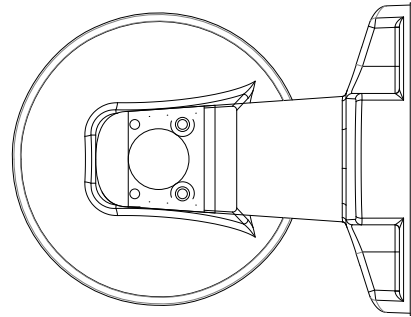

# DWC-VFZWM

UNIT	SCALE	WEIGHT	MODEL
mm	1 : 2		DWC-VFZWM
 <b>DW</b> DIGITAL WATCHDOG <i>Everything's Digital</i>			Wall Mount Bracket for Flat Vandal and Flat PTZ Cameras

# DWC-VFZWM with MPT Camera

UNIT	SCALE	WEIGHT	MODEL
mm	1 : 2		
 <b>DW</b> DIGITAL WATCHDOG <i>Everything's Digital</i>			<b>DWC-VFZWM</b> Wall Mount Bracket for Flat Vandal and Flat PTZ Cameras

# DWC-VFZWM with MPTZ5X Camera

UNIT	SCALE	WEIGHT	MODEL
mm	1 : 2		
 <b>DW</b> DIGITAL WATCHDOG <i>Everything's Digital</i>			<b>DWC-VFZWM</b> Wall Mount Bracket for Flat Vandal and Flat PTZ Cameras