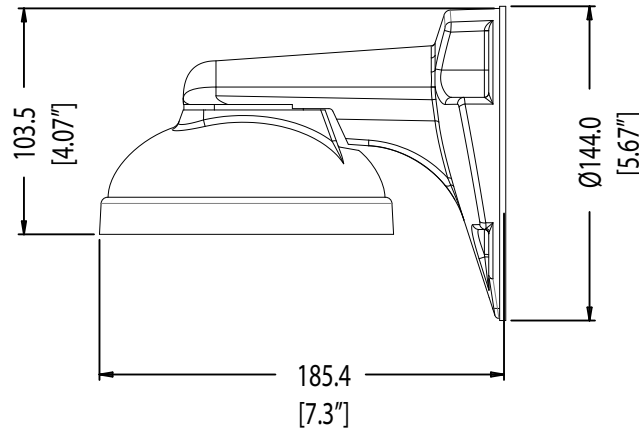

# DWC-VFZWM

UNIT	SCALE	WEIGHT	MODEL
mm	1 : 2		DWC-VFZWM
 <b>DW</b> DIGITAL WATCHDOG <i>Everything's Digital</i>			Wall Mount Bracket for Flat Vandal and Flat PTZ Cameras

# DWC-VFZWM with MPT Camera

UNIT	SCALE	WEIGHT	MODEL
mm	1 : 2		
 <b>DW</b> DIGITAL WATCHDOG <i>Everything's Digital</i>			<b>DWC-VFZWM</b> Wall Mount Bracket for Flat Vandal and Flat PTZ Cameras

# DWC-VFZWM with MPTZ5X Camera

UNIT	SCALE	WEIGHT	MODEL
mm	1 : 2		
 <b>DW</b> DIGITAL WATCHDOG <i>Everything's Digital</i>			<b>DWC-VFZWM</b> Wall Mount Bracket for Flat Vandal and Flat PTZ Cameras