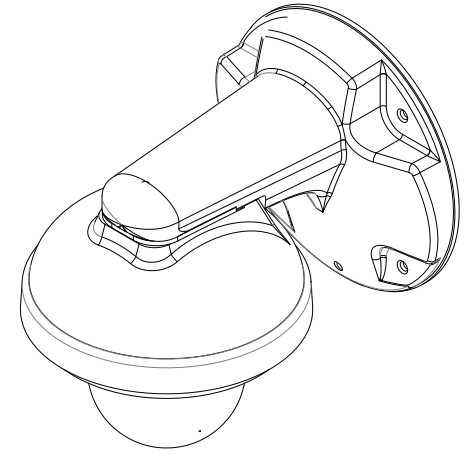

# DWC-VFZWM

UNIT	SCALE	WEIGHT	MODEL
mm	1 : 2		DWC-VFZWM
 <b>DW</b> DIGITAL WATCHDOG <i>Everything's Digital</i>			Wall Mount Bracket for Flat Vandal and Flat PTZ Cameras

# DWC-VFZWM with MPT Camera

UNIT	SCALE	WEIGHT	MODEL
mm	1 : 2		
 <b>DW</b> DIGITAL WATCHDOG <i>Everything's Digital</i>			<b>DWC-VFZWM</b> Wall Mount Bracket for Flat Vandal and Flat PTZ Cameras