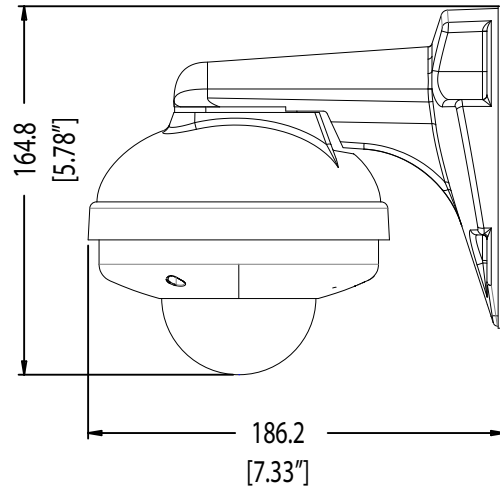

# DWC-VFZWM

UNIT	SCALE	WEIGHT	MODEL
mm	1 : 2		DWC-VFZWM
 <b>DW</b> DIGITAL WATCHDOG <i>Everything's Digital</i>			Wall Mount Bracket for Flat Vandal and Flat PTZ Cameras

# DWC-VFZWM with MPT Camera

UNIT	SCALE	WEIGHT	MODEL
mm	1 : 2		
 <b>DW</b> DIGITAL WATCHDOG <i>Everything's Digital</i>			<b>DWC-VFZWM</b> Wall Mount Bracket for Flat Vandal and Flat PTZ Cameras

# DWC-VFZWM with MPTZ5X Camera

UNIT	SCALE	WEIGHT	MODEL
mm	1 : 2		
 <b>DW</b> DIGITAL WATCHDOG <i>Everything's Digital</i>			<b>DWC-VFZWM</b> Wall Mount Bracket for Flat Vandal and Flat PTZ Cameras