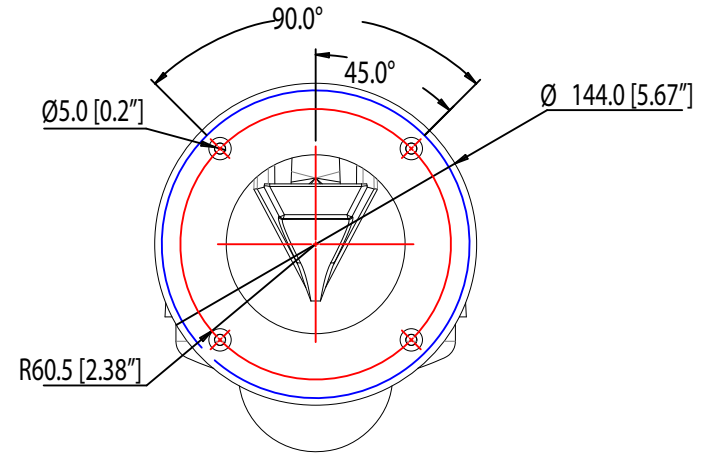

# DWC-VFZWM

UNIT	SCALE	WEIGHT	MODEL
mm	1 : 2		DWC-VFZWM
 <b>DW</b> DIGITAL WATCHDOG <i>Everything's Digital</i>			Wall Mount Bracket for Flat Vandal and Flat PTZ Cameras

# DWC-VFZWM with MPT Camera

UNIT	SCALE	WEIGHT	MODEL
mm	1 : 2		
 <b>DW</b> DIGITAL WATCHDOG <i>Everything's Digital</i>			<b>DWC-VFZWM</b> Wall Mount Bracket for Flat Vandal and Flat PTZ Cameras

# DWC-VFZWM with MPTZ5X Camera

UNIT	SCALE	WEIGHT	MODEL
mm	1 : 2		
 <b>DW</b> DIGITAL WATCHDOG <i>Everything's Digital</i>			<b>DWC-VFZWM</b> Wall Mount Bracket for Flat Vandal and Flat PTZ Cameras