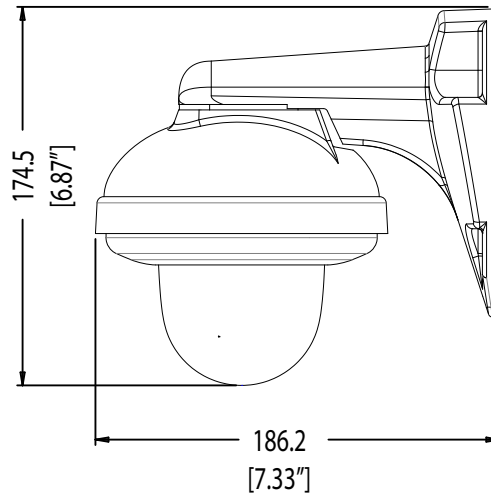

# DWC-VFZWM

UNIT	SCALE	WEIGHT	MODEL
mm	1 : 2		DWC-VFZWM
 <b>DW</b> DIGITAL WATCHDOG <i>Everything's Digital</i>			Wall Mount Bracket for Flat Vandal and Flat PTZ Cameras

# DWC-VFZWM with MPT Camera

UNIT	SCALE	WEIGHT	MODEL
mm	1 : 2		
 <b>DW</b> DIGITAL WATCHDOG <i>Everything's Digital</i>			<b>DWC-VFZWM</b> Wall Mount Bracket for Flat Vandal and Flat PTZ Cameras

# DWC-VFZWM with MPTZ5X Camera

UNIT	SCALE	WEIGHT	MODEL
mm	1 : 2		
 <b>DW</b> DIGITAL WATCHDOG <i>Everything's Digital</i>			<b>DWC-VFZWM</b> Wall Mount Bracket for Flat Vandal and Flat PTZ Cameras