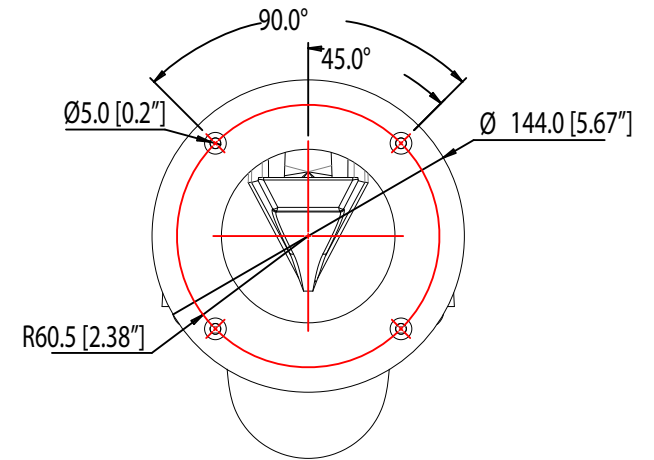

# DWC-VFZWM

UNIT	SCALE	WEIGHT	MODEL
mm	1 : 2		DWC-VFZWM
 <b>DW</b> DIGITAL WATCHDOG <i>Everything's Digital</i>			Wall Mount Bracket for Flat Vandal and Flat PTZ Cameras

# DWC-VFZWM with MPT Camera

UNIT	SCALE	WEIGHT	MODEL
mm	1 : 2		
 <b>DW</b> DIGITAL WATCHDOG <i>Everything's Digital</i>			<b>DWC-VFZWM</b> Wall Mount Bracket for Flat Vandal and Flat PTZ Cameras

# DWC-VFZWM with MPTZ5X Camera

UNIT	SCALE	WEIGHT	MODEL
mm	1 : 2		
 <b>DW</b> DIGITAL WATCHDOG <i>Everything's Digital</i>			<b>DWC-VFZWM</b> Wall Mount Bracket for Flat Vandal and Flat PTZ Cameras