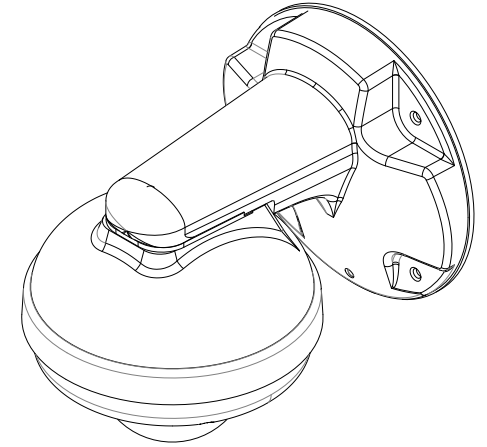

DWC-VFZWM with MPTZ5X Camera

UNIT	SCALE	WEIGHT	MODEL
mm	1 : 2		
  DW DIGITAL WATCHDOG <i>Everything's Digital</i>			DWC-VFZWM Wall Mount Bracket for Flat Vandal and Flat PTZ Cameras