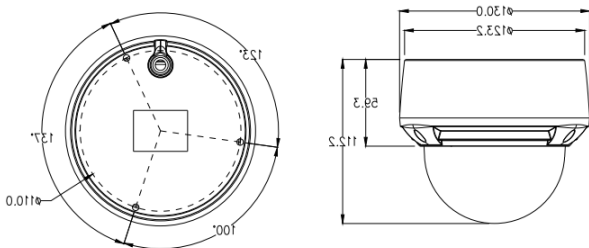

Key Features

- > 4 Mega Pixel
- > Indoor/Outdoor Waterproof Vandal Dome
- > Durable All Aluminum Housing, IP66 & IK10
- > Motorized Lens 2.7-13.5mm
- > Wide Dynamic Range & Ultra Low Light Color
- > Night Vision Smart IR, IR LEDs, 30m range
- > Triple RTSP Streams

Dimension Drawing

Camera

Pixels	4 Mega Pixel
Resolutions	2592×1520/2560×1440/2304×1296/ 1920×1080/1280×720 @25/30fps
Lens	2.7 – 13.5mm Motorized Lens
Night Vision	Smart IR LEDs with up to 30m range
Field of View	34.3°-103°
Dynamic Range	WDR (120dB) and HLC/BLC
Digital Noise Reduction	2D/3D DNR and Defog
Digital Image Stabilization	Automatic
Applications	Best for modest outdoor areas or large indoor areas: Small Parking lots, fields, parking garages, work yards, back yards, outdoor entrances, warehouses
Image Sensor	1/2.8" progressive scan CMOS
Iris	Fixed
Shutter Speed	1/5s to 1/20000s
Min Illumination	Color 0.01Lux; IR ON 0 Lux

Interface

Ethernet	Waterproof RJ-45 Female 10/100 Base-T
Audio	1Ch audio in, 1Ch audio out
BNC output	Built-in CVBS output
Edge Storage	Micro SD/SDHC/SDXC slot, Max 128GB

Physical/Power

Power	DC12V/Power Over Ethernet (IEEE 802.3af)
Power Consumption	3.5W IR Off, 8W IR On
Operating Temperature	-30°C to +50°C
Operating Humidity	0% - 90% RH
Ingress Rating	IP66 and IK10
Approvals	CE/FCC
Dimensions	Φ 130 x 112mm
Weight	690 grams
Housing	All Aluminum