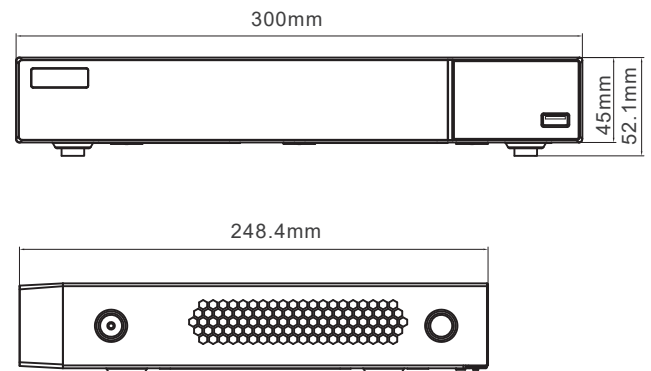

Features

- Support 4/8 CH 8MP/6MP/5MP/4MP/3MP/1080P/ 960P/720P/960H/D1/CIF IP input
- Adopt standard H.265 and H.264 high profile compression format to get high-quality video at much lower bit rate
- Intuitive and user-friendly Graphic User Interface (GUI), Windows style operation by mouse
- Multi-mode recording: manual / timer / motion / sensor/smart events
- Playback : 4 /8CH simultaneous playback
- Search : time slice, time, event, tag, smart search
- Express and flexible backup via USB, network and so on
- Pentaplex : preview, record, playback, backup and remote access
- DHCP, DDNS, PPPoE network protocol and CMS supported
- Remote control via Web or CMS : preview, playback, backup, PTZ and configuration
- 4/8 PoE network ports, support IPC direct connection to NVR; support PoE power supply
- Dual stream technology for local storage with high definition, remote network transmission and remote surveillance with mobile device
- Multi-user online simultaneously
- Authorization management, log view and device status view
- 4K output, true high resolution display
- Support NAT function and QRCode scanning by mobile phones
- Powerful mobile surveillance by smart phones with iOS and Andriod OS

DIMENSIONS