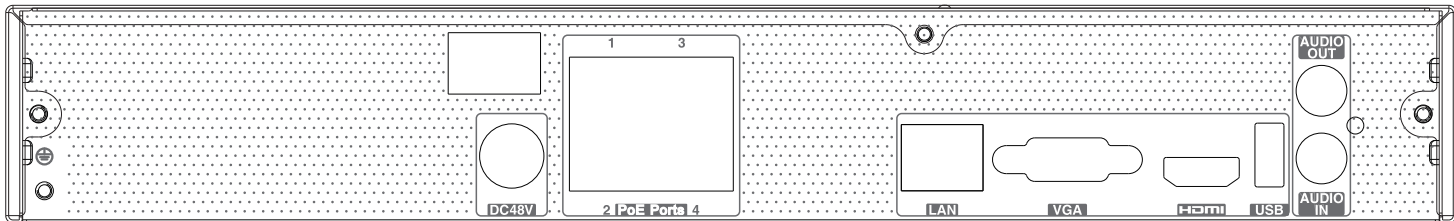

Rear Panel

ED9304H5NV-4P-3