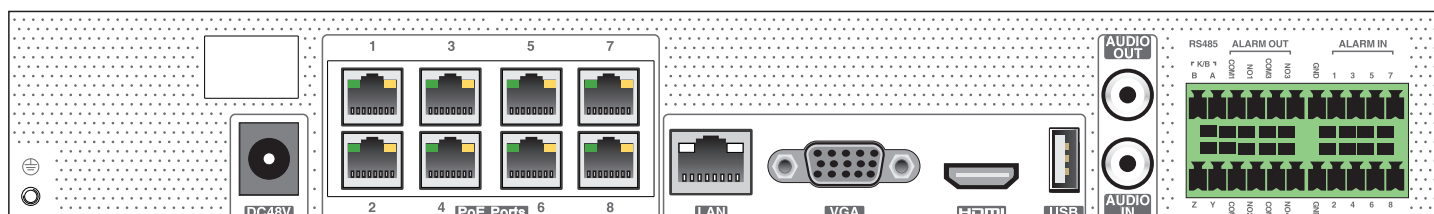

SPECIFICATIONS

Model		ED9308H5NV-8P-A
System	Compression	Standard H.265/H.264
	OS	Embedded Linux
Video	Network Input	8CH IPC input
	Network Bandwidth	80Mbps/80Mbps (access/transfer)
	Network Access Format	8MP / 5MP / 4MP / 3MP / 1080P / 960P / 720P@25 / 30fps
	Output	HDMI × 1 : 3840 × 2160 / 1920 × 1080 / 1280 × 1024 / 1024 × 768 VGA × 1 : 1920 × 1080 / 1280 × 1024 / 1024 × 768
Audio	Network Input	8 CH IPC audio input
	2-way Audio	RCA × 1
	Local Output	RCA × 1
Record	Record Stream	Dual stream recording
	Resolution	8MP / 5MP / 4MP / 3MP / 1080P / 960P / 720P
	Mode	Manual, timer, motion, sensor
Playback	Simultaneous Playback	Max 8 CH
	Search	Time slice / time / event / tag search
	Smart Search	Highlighted color to display the camera record in a certain period of time, different colors refers to different record events
	Function	Play, pause, FF, FB, digital zoom, etc.
Alarm	Mode	Manual, sensor, motion, exception
	Input	8 CH local alarm input, support 8CH IPC alarm input
	Output	4 CH
	Triggering	Record, snap, preset, e-mail, etc.
Face	Channel	8 CH
	Face Picture Database	16 libraries 10000 Face Pictures
	Computing Capability	240 pictures / minute
	Face Picture Search	Search by picture is supported
	Database Management	Add, modify, delete and search face pictures
	Face Picture Adding	Add face pictures through APP, WEB and local PC
	External face picture enrollment	Resolution : 64 x 64 ~ 1920 x 1080 Size : less than 200KB Format : jpg
	Face Picture Comparison	Support allow list and block list alarm
	Face Trace	Yes
	Map of Face Trace	Resolution : 600 x 300 ~ 3840 x 2160 Size : within 200KB Format : jpg
	Statistic Graph of Face Information	Bar graph, pie chart
	Statistic Mode of Face Information	Statistics by day, week, month, quarter as well as customized time period
Network	Interface	RJ 45 1000 Mbps × 1
	PoE Port	RJ 45 × 8
	Protocol	TCP / IP, PPPoE, DHCP, DNS, DDNS, UPnP, NTP, SMTP
	Web Client	Multiple users online
Mobile Device	OS	iOS, Android
Storage	HDD	SATA × 1, max 8T