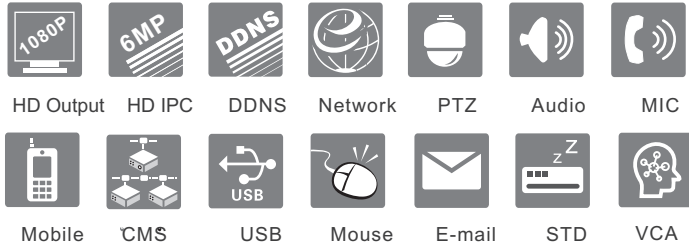

8 CHANNEL 5MP TITANIUM NETWORK VIDEO RECORDER

Main Feature:

- Support 8 CH 5MP/4MP /3MP/1080P/ 720P IP input
- Adopt standard H.265 and H.264high profile compression format to get high-quality video at much lower bit rate
- Intuitive and user-friendly Graphics User Interface (GUI), window style operation by mouse
- Multi-mode recording: manual / timer / motion / sensor
Playback : 8 CH simultaneously playback
- Search: time slice, time, event (manual, sensor, motion), tag search
- Pentaplex: preview, record, playback, backup and remote access
- DHCP, DDNS, PPPoE network protocol, IE browse and CMS supported Remote control via IE or CMS : preview, playback, backup, PTZ and configuration
- Dual stream technology for local storage with high definition, remote network transmission and remote surveillance with mobile device
- Multi-user online simultaneously
- Authorization management, log review and device status review
- 1080P HD output, true high resolution display
- Support PTZ preset and auto cruise, up to 255 presets and 8 cruises
- Support NAT function and QRCode scanning by mobile phone and PAD
- Powerful smart phone & Pad surveillance with iOS and Andriod OS