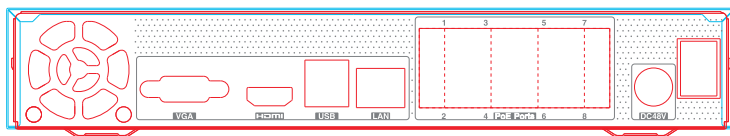

Specification:

Model	ED9308H5NV-8P-L	
System	Compression	Standard H.265, H.264
	OS	Embedded Linux
Video	Network Input	8 CH IPC input
	Network Access Bandwidth	64Mbps
	Network Access Format	5MP/4MP/3MP/1080P/960P/720P@25 / 30fps
	Output	HDMI × 1 : 1920×1080/1280×1024/1024×768 VGA × 1 : 1920×1080/1280×1024/1024×768
Audio	Network Input	8 CH IPC audio input
	2-way Audio	No
	Local Output	No (HDMI supports the audio output)
Record	Record Stream	Dual stream recording
	Resolution	5MP / 4MP / 3MP / 1080P / 960P / 720P @25 / 30fps
	Mode	Manual, timer, motion, sensor
Playback	Simultaneous Playback	Max 8 CH
	Search	Time slice / time / event / tag search
	Smart Search	Highlight colors to display the camera record in a certain period of time, different colors refer to different record events
Alarm	Function	Play, pause, FF, FB, digital zoom, etc.
	Mode	Manual, sensor, motion, exception
	Input	No
	Output	No
Network	Triggering	Record, snap, preset, e-mail, etc.
	Interface	RJ45 100 Mbps × 1
Mobile Device	Protocol	TCP / IP, PPPoE, DHCP, DNS, DDNS, UPnP, NTP, SMTP
	OS	iOS, Andriod
Storage	HDD	SATA × 1, up to 8TB per HDD
	Local Backup	U disk, USB mobile HDD
Backup	Network Backup	Yes
	USB	USB 2.0 × 2
Port	Remote Controller	Optional
	Power Supply	DC12V/1.5A
Others	Consumption	≤ 6W (without HDD)
	Dimensions (mm)	255 × 233 × 42 (W × D × H)
	Work Environment	-10 ~ 50 , 10% ~ 90% humidity