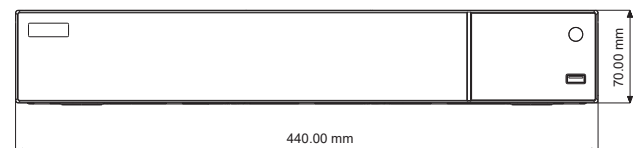

## SPECIFICATIONS

Model		ED9632H5NV-16P-A
System	Compression	Standard H.265/H.264
	OS	Embedded Linux
Video	Network Input	32 CH IPC input
	Network Access Bandwidth	256Mbps
	Network Access Format	8MP / 5MP / 4MP / 3MP / 1080P / 960P / 720P@25 / 30fps
	Output	HDMI × 1 : 4K × 2K / 1920 × 1080 / 1280 × 1024 / 1024 × 768 VGA × 1 : 1920 × 1080 / 1280 × 1024 / 1024 × 768
Audio	Network Input	32 CH IPC audio input
	2-way Audio	RCA × 1
	Local Output	RCA × 1
Record	Record Stream	Dual stream recording
	Resolution	8MP / 5MP / 4MP / 3MP / 1080P / 960P / 720P
	Mode	Manual, timer, motion, sensor
Playback	Simultaneous Playback	Max 16 CH
	Search	Time slice / time / event / tag search
	Smart Search	Highlighted color to display the camera record in a certain period of time, different colors refers to different record events
	Function	Play, pause, FF, FB, digital zoom, etc.
Alarm	Mode	Manual, sensor, motion, exception
	Input	16 CH local alarm input, support 32 CH IPC alarm input
	Output	4 CH
	Triggering	Record, snap, preset, e-mail, etc.
Face	Channel	32 CH
	Face Picture Database	16 libraries 10000 Face Pictures
	Computing Capability	240 pictures / minute
	Face Picture Search	Search by picture is supported
	Database Management	Add, modify, delete and search face pictures
	Face Picture Adding	Add face pictures through APP, WEB and local PC
	External face picture enrollment	Resolution : 64 x 64 ~ 1920 x 1080 Size : less than 200KB Format : jpg
	Face Picture Comparison	Support allow list and block list alarm
	Face Trace	Yes
	Map of Face Trace	Resolution : 600 x 300 ~ 3840 x 2160 Size : within 200KB Format : jpg
	Statistic Graph of Face Information	Bar graph, pie chart
	Statistic Mode of Face Information	Statistics by day, week, month, quarter as well as customized time period
	Network	Interface
PoE Port		RJ45 × 16
Protocol		TCP / IP, PPPoE, DHCP, DNS, DDNS, UPnP, NTP, SMTP
Web Client		Multiple users online
Mobile Device	OS	iOS, Android
Storage	HDD	SATA × 4, max 8T per HDD

## DIMENSIONS