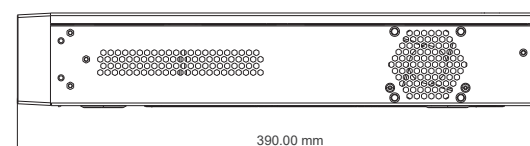

Features

- Support 16 / 32 CH 8MP / 5MP / 4MP / 3MP / 1080P / 960P / 720P IP input
- Adopt standard H.265 high profile compression format to get high-quality video at much lower bit rate
- Intuitive and user-friendly Graphic User Interface (GUI), Windows style operation by mouse
- Multi-mode recording: manual / timer / motion / sensor
- Playback : 16 CH simultaneous playback
- Search : time slice, time, event (manual, sensor, motion), tag search
- Support face detection and comparison
- Express and flexible backup via USB, network and so on
- Pentaplex : preview, record, playback, backup and remote access
- DHCP, DDNS, PPPoE network protocol and CMS supported
- Remote control via IE or CMS : preview, playback, backup, PTZ and configuration
- 16 PoE network ports, support IPC direct connection to NVR; support PoE power supply
- Dual stream technology for local storage with high definition, remote network transmission and remote surveillance with mobile device
- Multi-user online simultaneously
- Authorization management, log view and device status view
- 4K output, true high resolution display
- Support PTZ preset and auto cruise, up to 255 presets and 8 cruises
- Support NAT function and QRCode scanning by mobile phone and PAD
- Powerful smart phone & Pad surveillance with iOS and Android OS

DIMENSIONS