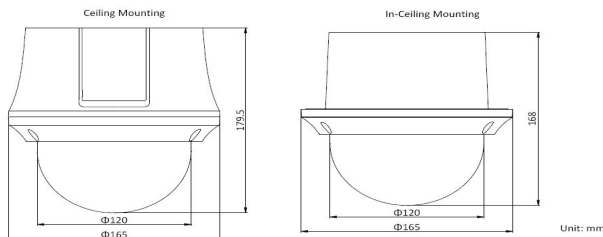

Physical Interfaces:

Specification:

MODEL	ESAP112-ID/25X
Camera Module	
Image Sensor	1/2.8" progressive scan CMOS
Min. Illumination	Color: 0.005 Lux @(F1.6, AGC ON) B/W: 0.001Lux @(F1.6, AGC ON)
White Balance	Auto/Manual/ATW (Auto-tracking White Balance)/Indoor/Outdoor/Fluorescent
Gain	Auto/Manual
Shutter Time	50Hz: 1/1 s to 1/30,000 s 60Hz: 1/1 s to 1/30,000 s
Day & Night	IR Cut Filter
Digital Zoom	16×
Privacy Mask	24 programmable privacy masks
Focus Mode	Auto/Semi-automatic/Manual
WDR	120 dB WDR
Lens	
Focal Length	4.8 mm to 120 mm, 25× optical zoom
Zoom Speed	Approx. 3.6 s (optical lens, wide-tele)
Field of View	Horizontal field of view: 57.6° to 2.5° (Wide-Tele) Vertical field of view: 34.4° to 1.4° (Wide-Tele) Diagonal field of view: 64.5° to 2.9° (Wide-Tele)
Working Distance	10 mm to 1500 mm (wide-tele)
Aperture Range	F1.6 to F3.5
PTZ	
Movement Range (Pan)	360° endless
Pan Speed	Configurable, from 0.1°/s to 160°/s Preset speed: 160°/s
Movement Range (Tilt)	From 0° to 90° (auto-flip)
Tilt Speed	Configurable, from 0.1°/s to 120°/s Preset Speed: 120°/s
Proportional Zoom	Support
Presets	300
Patrol Scan	8 patrols, up to 32 presets for each patrol
Pattern Scan	4 pattern scans, record time over 10 minutes for each scan
Power-off Memory	Support
Park Action	Preset/Pattern Scan/Patrol Scan/Auto Scan/Tilt Scan/Random Scan/Frame Scan/Panorama
3D Positioning	Support
PTZ Position Display	Support
Preset Freezing	Support
Scheduled Task	Preset/Pattern Scan/Patrol Scan/Auto Scan/Tilt Scan/Random Scan/Frame Scan/Panorama Scan/Dome Reboot/Dome Adjust/Aux Output
Compression Standard	
Video Compression	Main Stream: H.265+/H.265/H.264+/H.264 Sub-stream: H.265/H.264/MJPEG
H.264 Type	Baseline Profile/Main Profile/High Profile
H.264+	Support
H.265 Type	Main Profile
H.265+	Support
Video Bitrate	32 Kbps to 16384 Kbps
Audio Compression	G.711alaw/G.711ulaw/G.722.1/G.726/MPL2L/PCM
Audio Bitrate	G.711alaw/G.711ulaw: 64 Kbps G.722.1/G.726: 16 Kbps MP212/PCM: 32 Kbps/64 Kbps/128 Kbps
SVC	Support
Smart Features	
Basic Event	Motion Detection, Alarm Input, Alarm Output, Video Tampering Detection, Exception
Smart Event	Intrusion Detection, Line Crossing Detection, Region Entrance Detection, Region Exiting Detection, Object Removal Detection, Unattended Baggage Detection, Audio
Smart Record	ANR (Automatic Network Replenishment), Dual-VCA
ROI	Main stream, sub-stream, and third stream respectively support four fixed areas.
Image	
Max. Resolution	1920 × 1080
Main Stream	50Hz: 25fps (1920 × 1080, 1280 × 960, 1280 × 720) 50fps (1280 × 960, 1280 × 720) 60Hz: 30fps (1920 × 1080, 1280 × 960, 1280 × 720) 60fps (1280 × 960, 1280 × 720)
Sub-Stream	50Hz: 25fps (704 × 576, 640 × 480, 352 × 288) 60Hz: 30fps (704 × 480, 640 × 480, 352 × 240)
Third Stream	50Hz: 25fps (1920 × 1080, 1280 × 960, 1280 × 720, 704 × 576, 640 × 480, 352 × 288) 60Hz: 30fps (1920 × 1080, 1280 × 960, 1280 × 720, 704 × 480, 640 × 480, 352 × 240)
Image Enhancement	HLC/BLC/3D DNR/Defog/EIS/Regional Exposure/Regional Focus
Network	
Network Storage	Built-in memory card slot, support Micro SD/SDHC/SDXC, up to 256 GB; NAS (NPS, SMB/
Alarm Linkage	Alarm actions, such as Notify Surveillance Center, Upload to FTP, Send Email, Trigger Recording, Recording Linkage, and Alarm Input, etc.
Protocols	IPv4/IPv6, HTTP, HTTPS, 802.1x, Qos, FTP, SMTP, UPnP, SNMP, DNS, DDNS, NTP, RTSP, RTP, TCP/IP, UDP, IGMP, ICMP, DHCP, PPPoE, Bonjour
API	Open-ended, support ONVIF, ISAPI, support SDK and Third-Party Management Platform
Simultaneous Live View	Up to 20 channels
User/Host	Up to 32 users 3 levels: Administrator, Operator and User
Security Measures	User authentication (ID and PW), Host authentication (MAC address); HTTPS encryption; IEEE 802.1x port-based network access control; IP address filtering
Client	CMS, Guarding Vision
Web Browser	IE 8 to 11, Chrome 31.0 to 44, Firefox 30.0 to 51
Interface	
Alarm Interface	1-ch alarm input and 1-ch alarm output
Audio Interface	1-ch audio input and 1-ch audio output
Network Interface	1 RJ45 10 M/100 M Ethernet, PoE+ (802.3 at, class4)
General	
Power	12 VDC and PoE+ (802.3 at, class4) Max.: 18 W
Working Temperature	-10°C to 50°C (-14°F to 122°F)
Working Humidity	≤ 90%
Protection Level	IK 10, TVS 4000V Lightning Protection, Surge Protection and Voltage Transient Protection
Material	ADC 12, PC+ABS, PC/PMMA
Dimensions	Ceiling mounting model: 165 mm × 179.5 mm (6.50" × 7.07") In-ceiling mounting model: 165 mm × 168 mm (6.50" × 6.61")
Weight	Approx. 2 kg (4.4 lb)